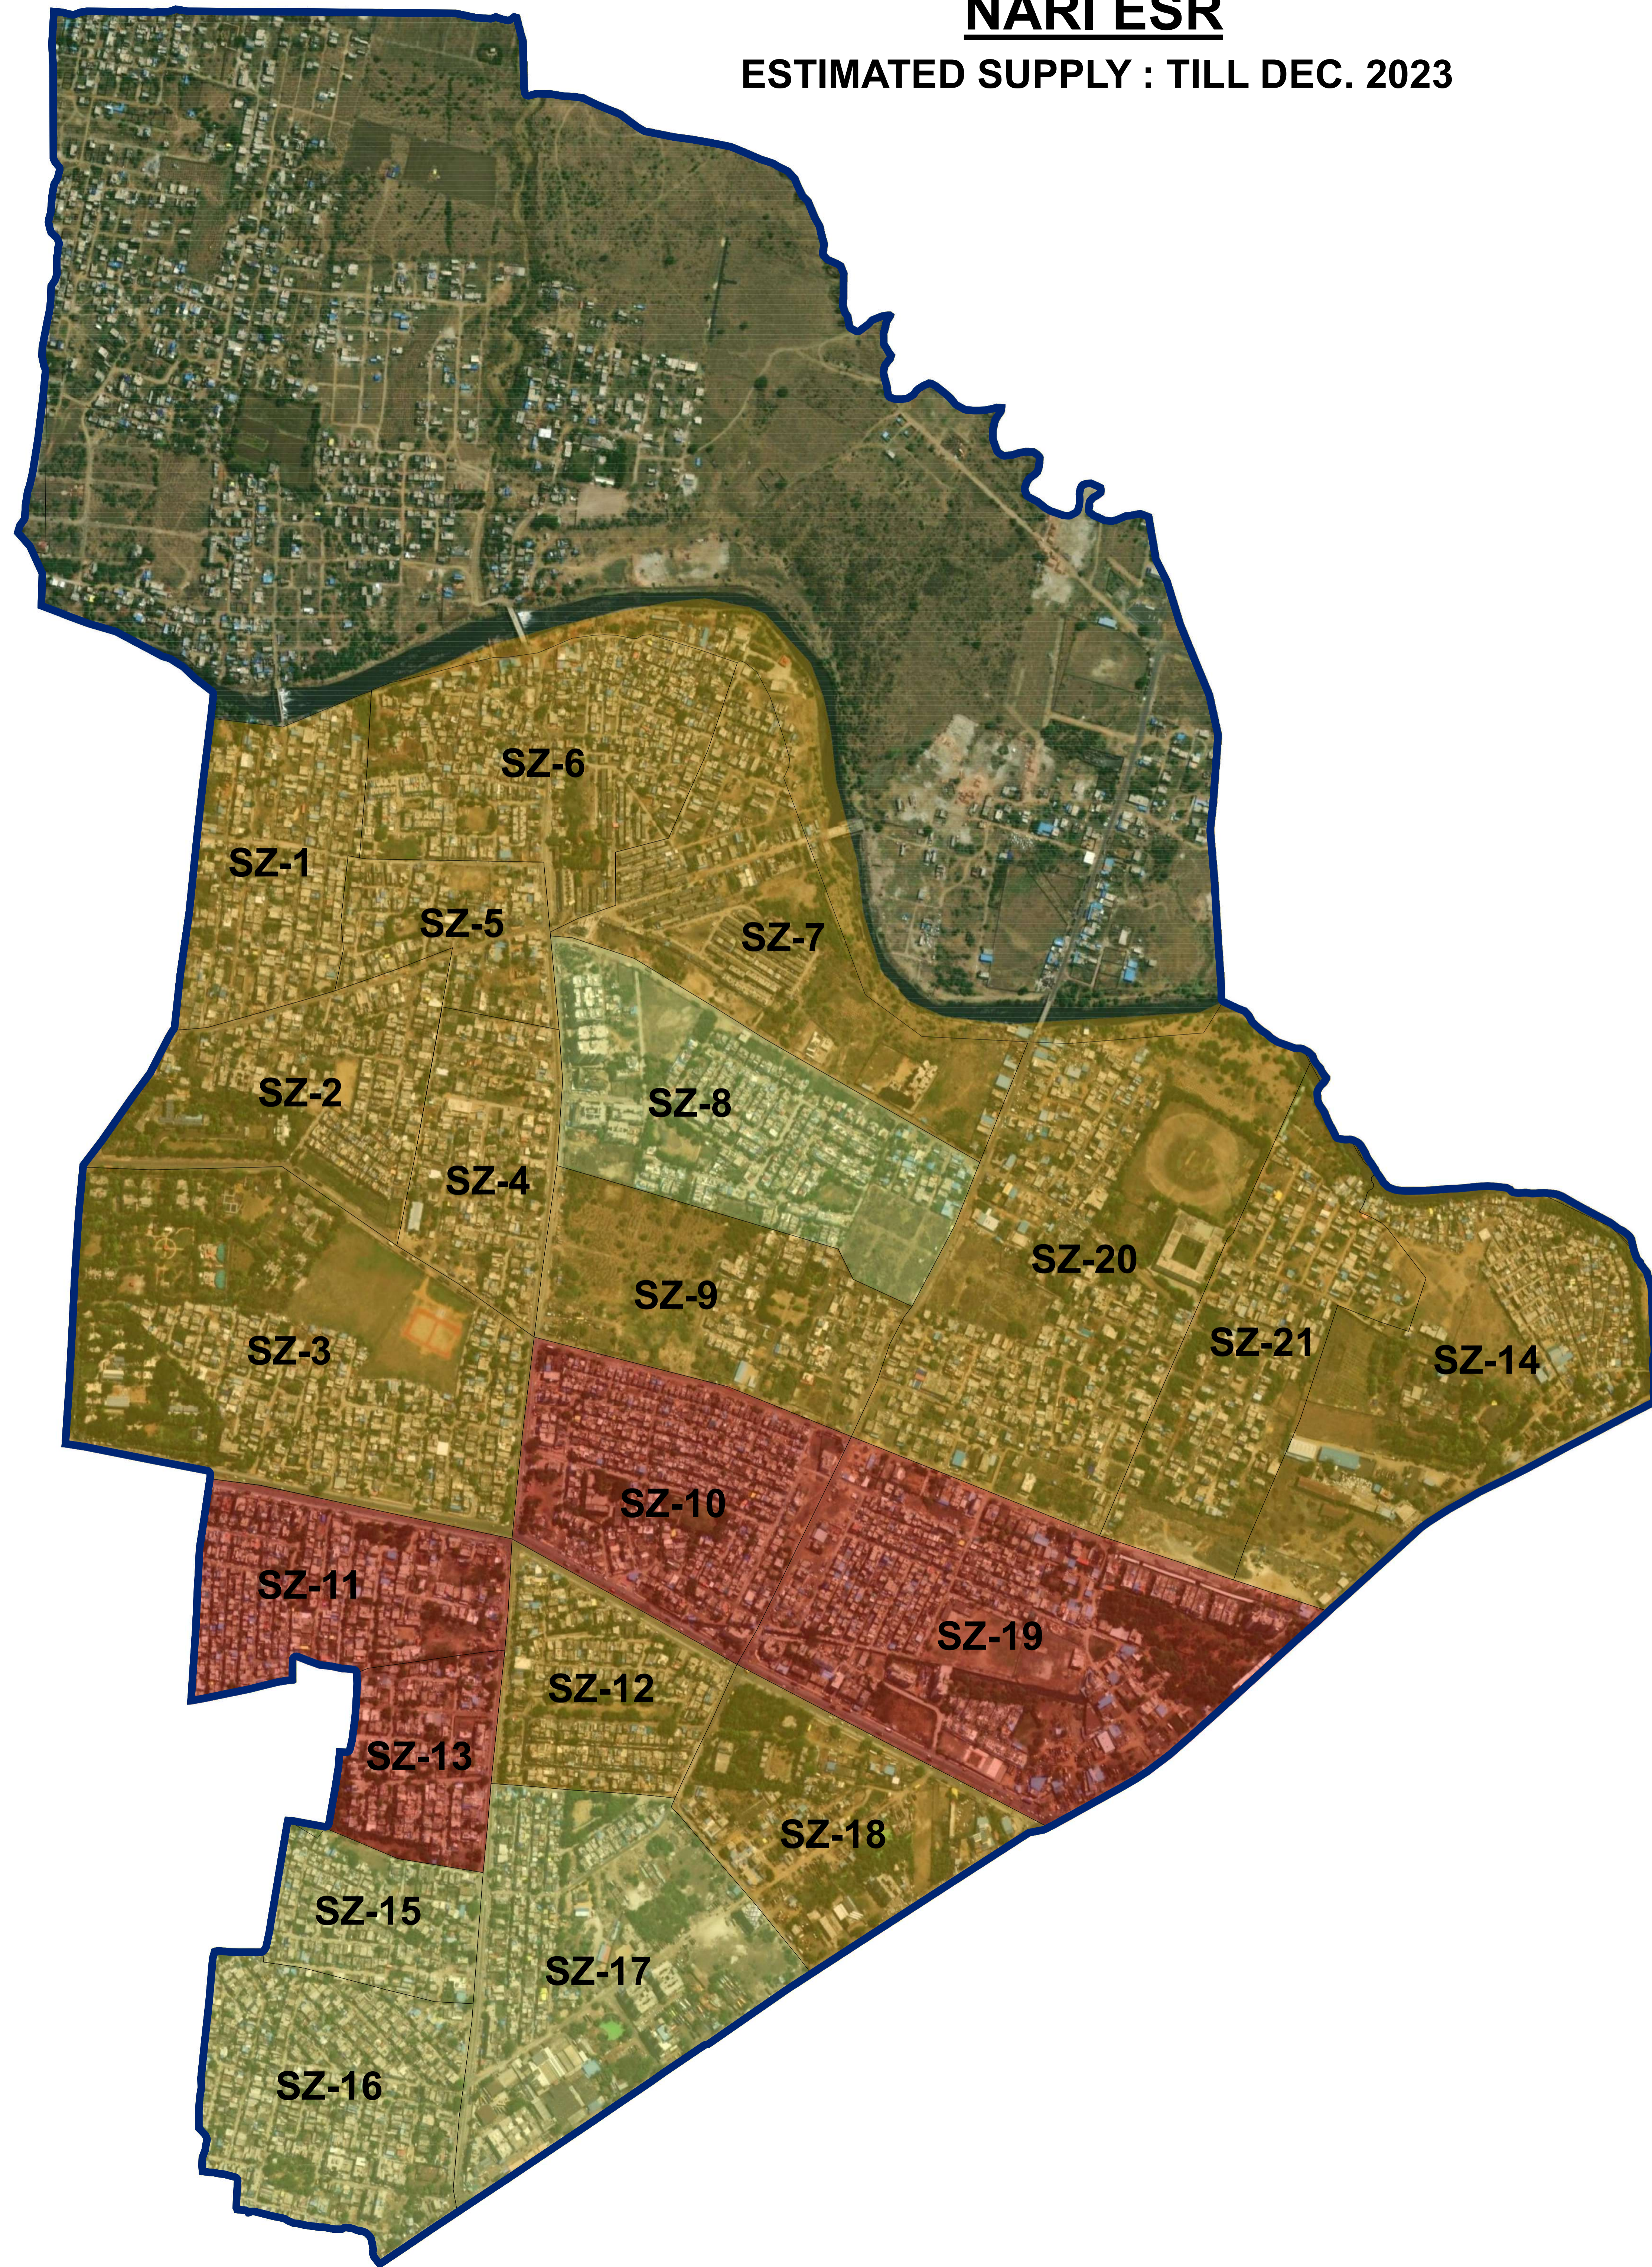

# NARI ESR

## ESTIMATED SUPPLY : TILL DEC. 2023

**Legend**

- ESR Boundary
- Supply Hrs**
- 02 To 04 Hours
- 01 To 02 Hours
- < 01 Hour
- Non Network