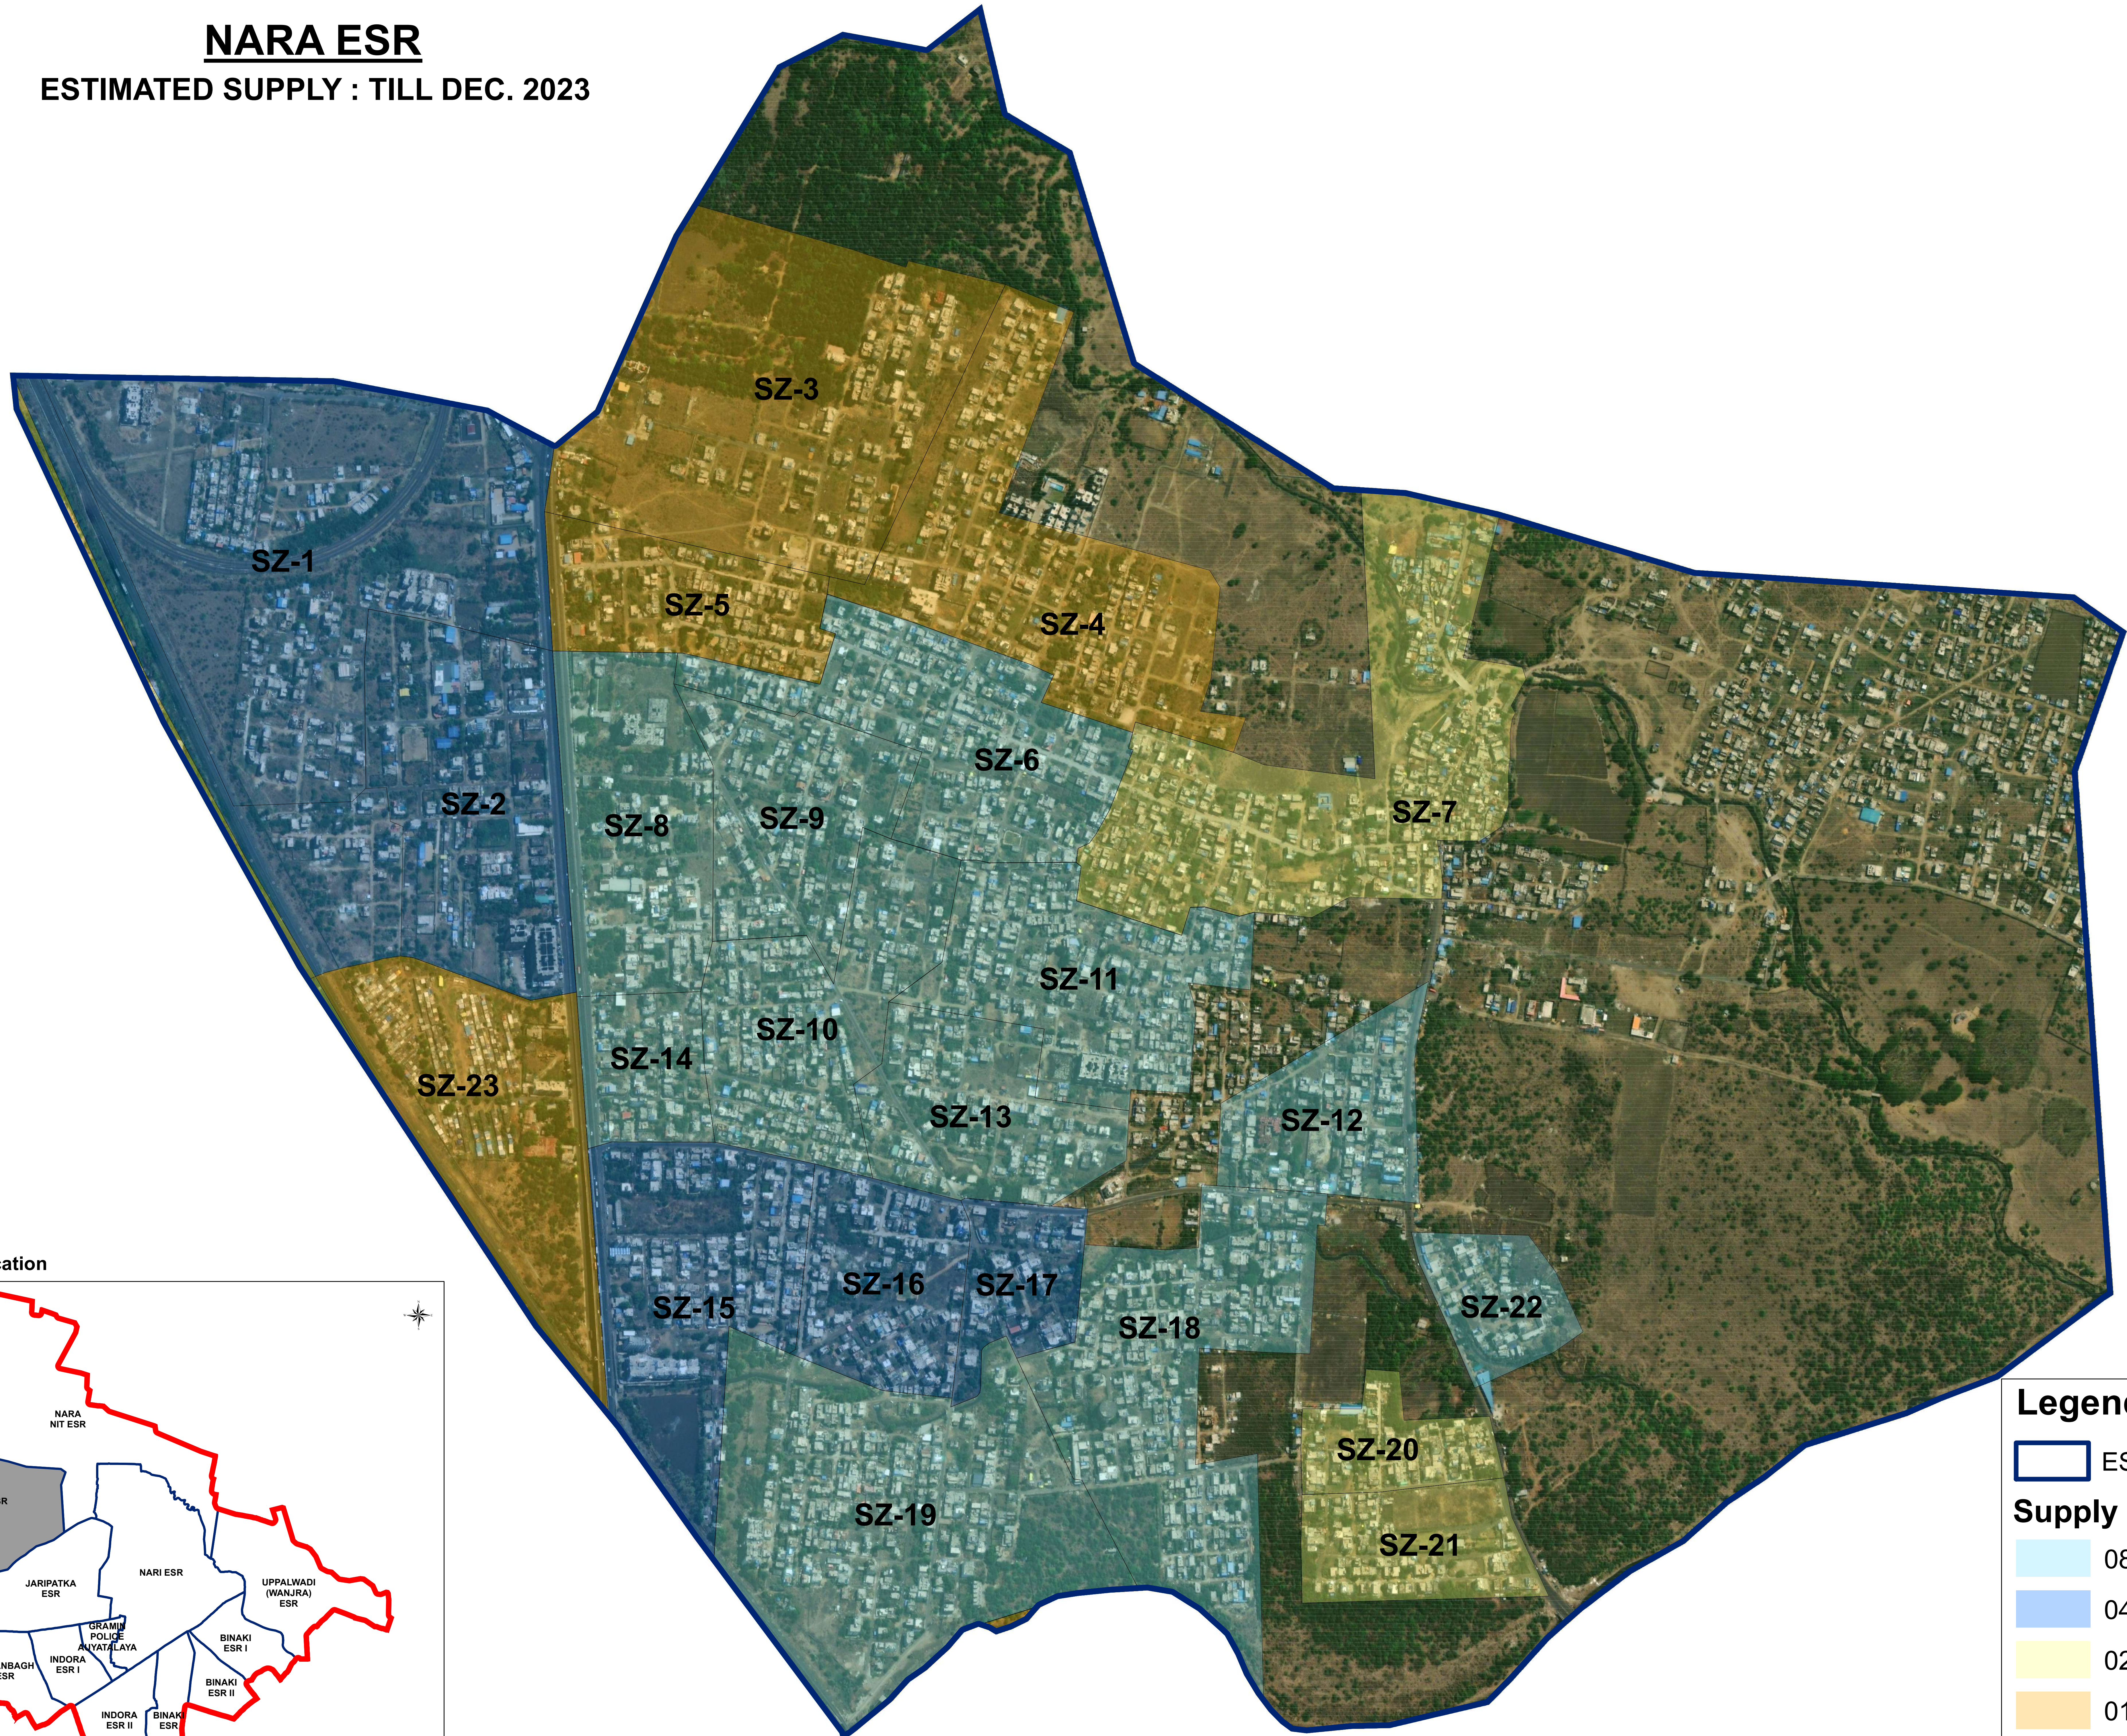

NARA ESR

ESTIMATED SUPPLY : TILL DEC. 2023

Legend

- ESR Boundary
- Supply Hrs**
- 08 To 12 Hours
- 04 To 08 Hours
- 02 To 04 Hours
- 01 To 02 Hours
- Non Network

Command Area Location