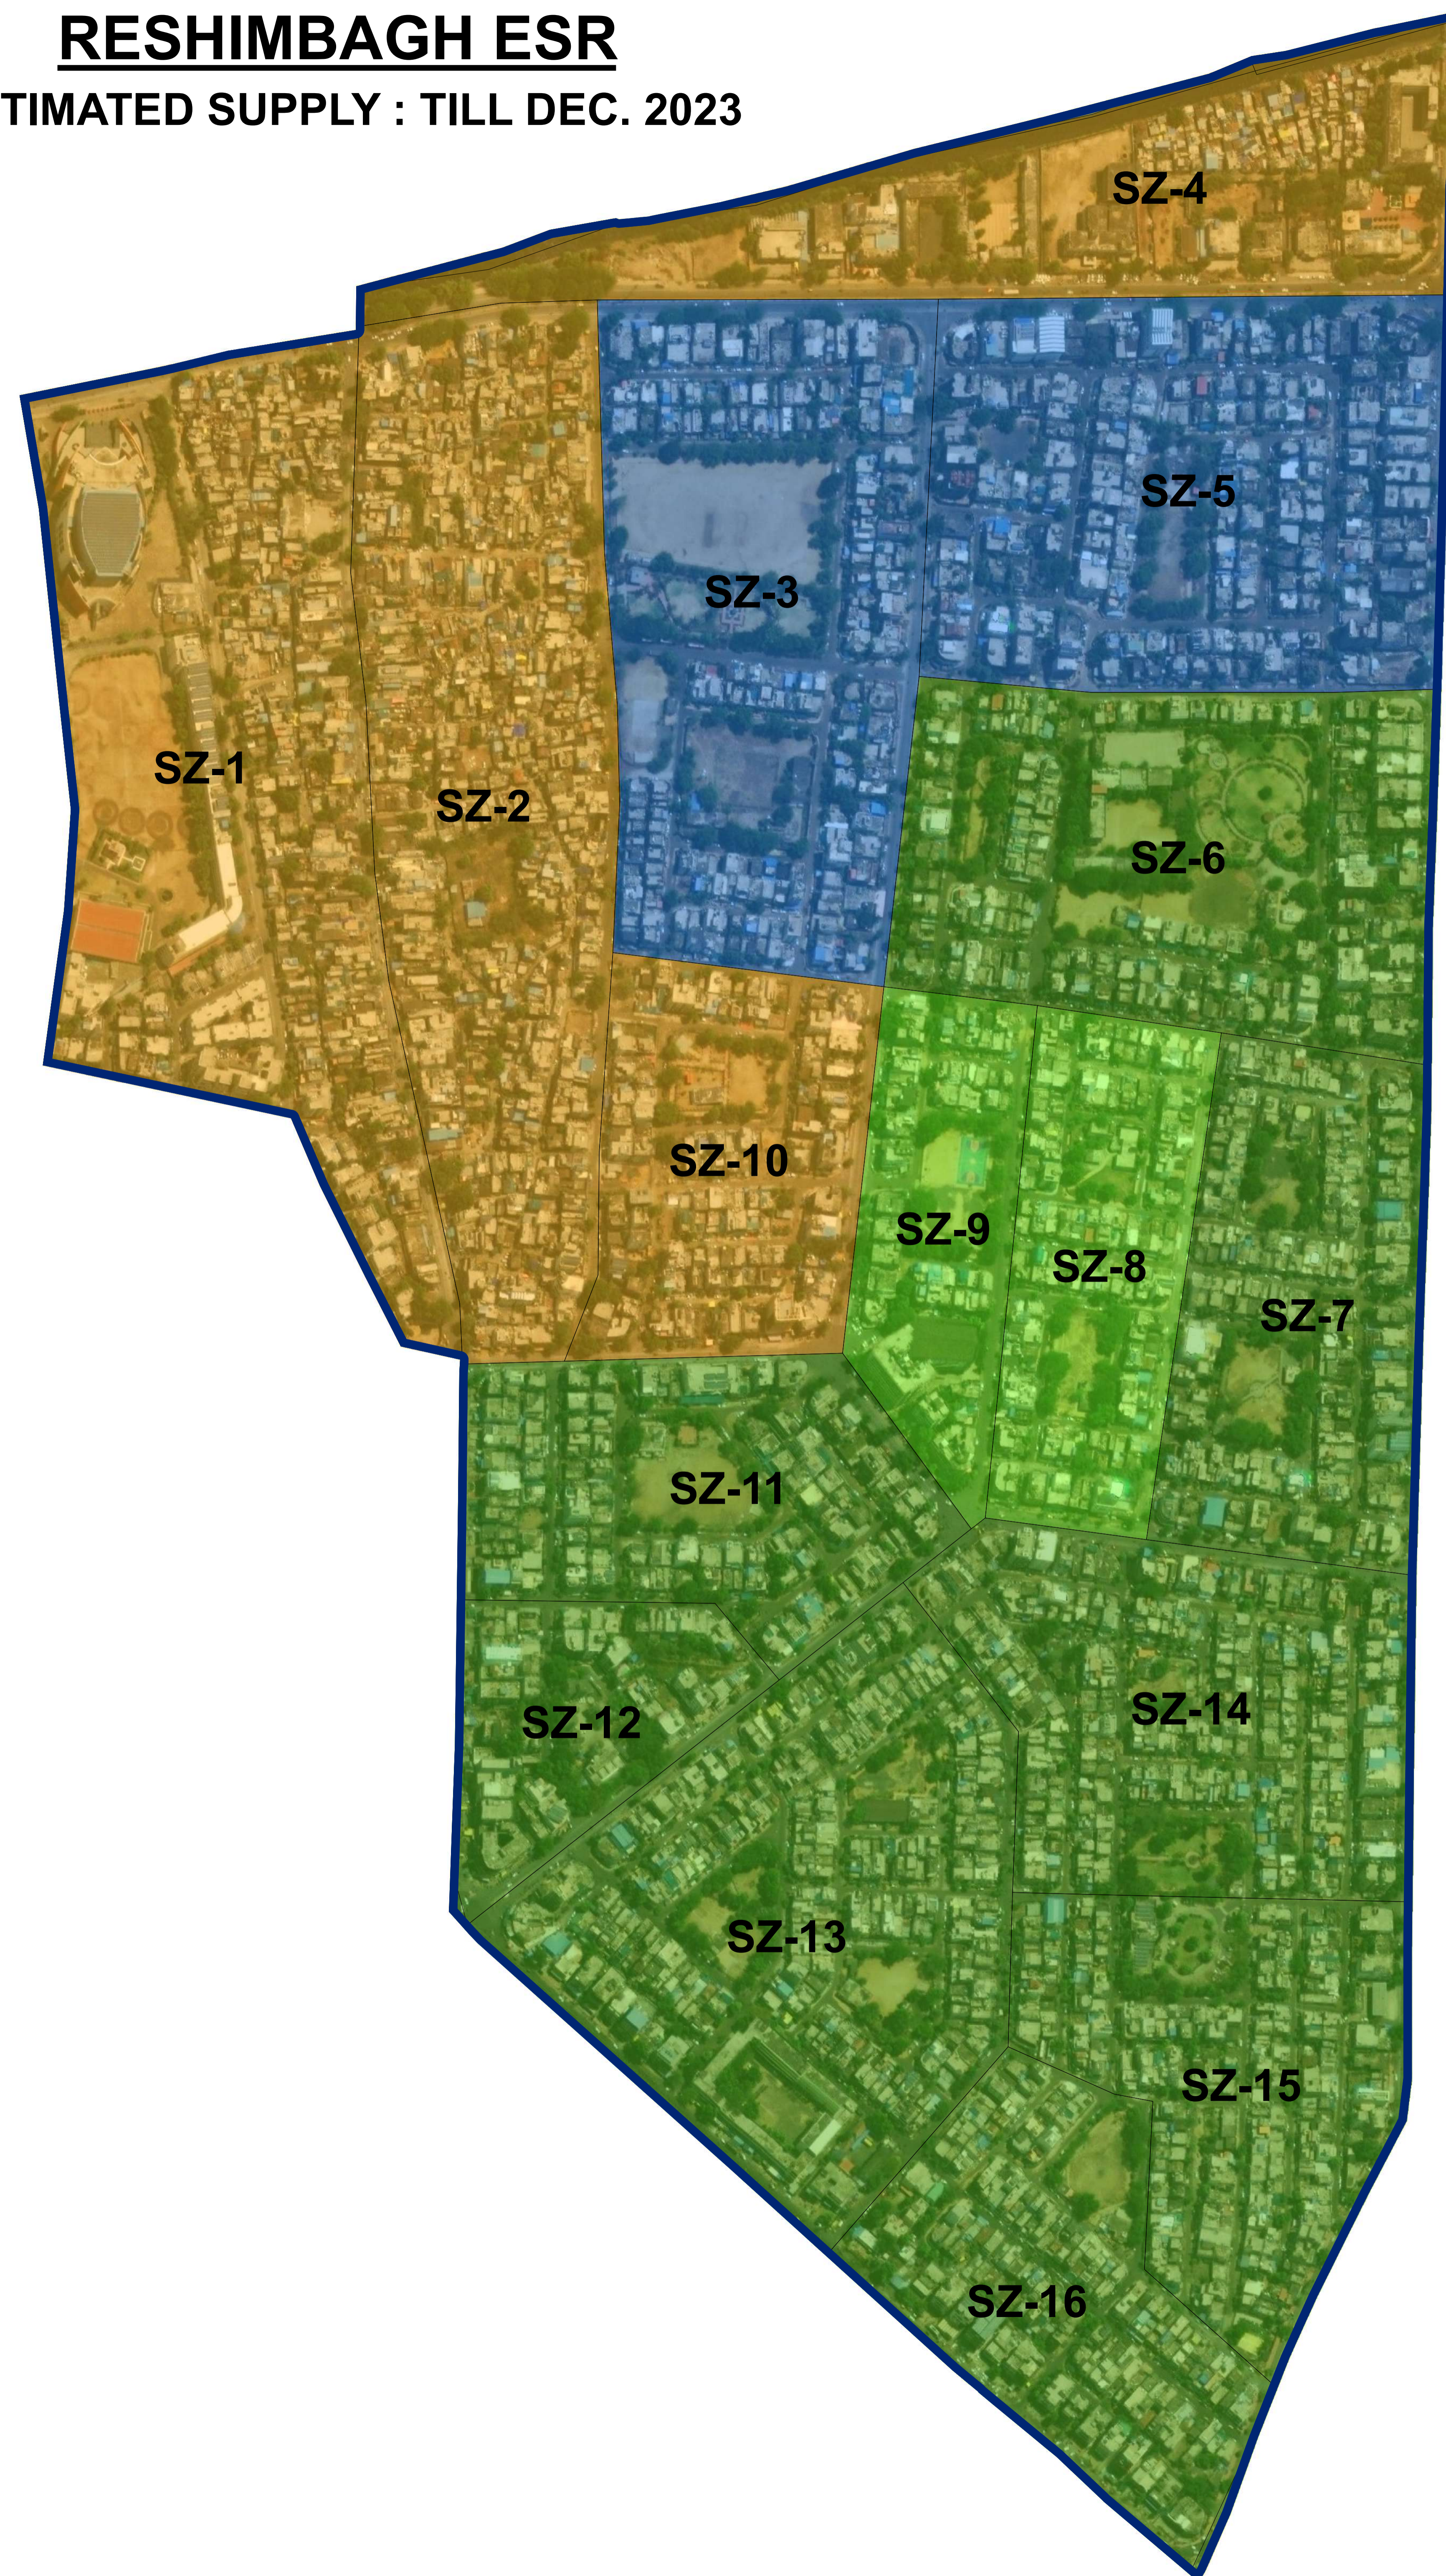

RESHIMBAGH ESR

ESTIMATED SUPPLY : TILL DEC. 2023

Legend

- ESR Boundary
- Supply Hrs**
 - 18 To 24 Hours
 - 12 To 18 Hours
 - 04 To 08 Hours
 - 01 To 02 Hours