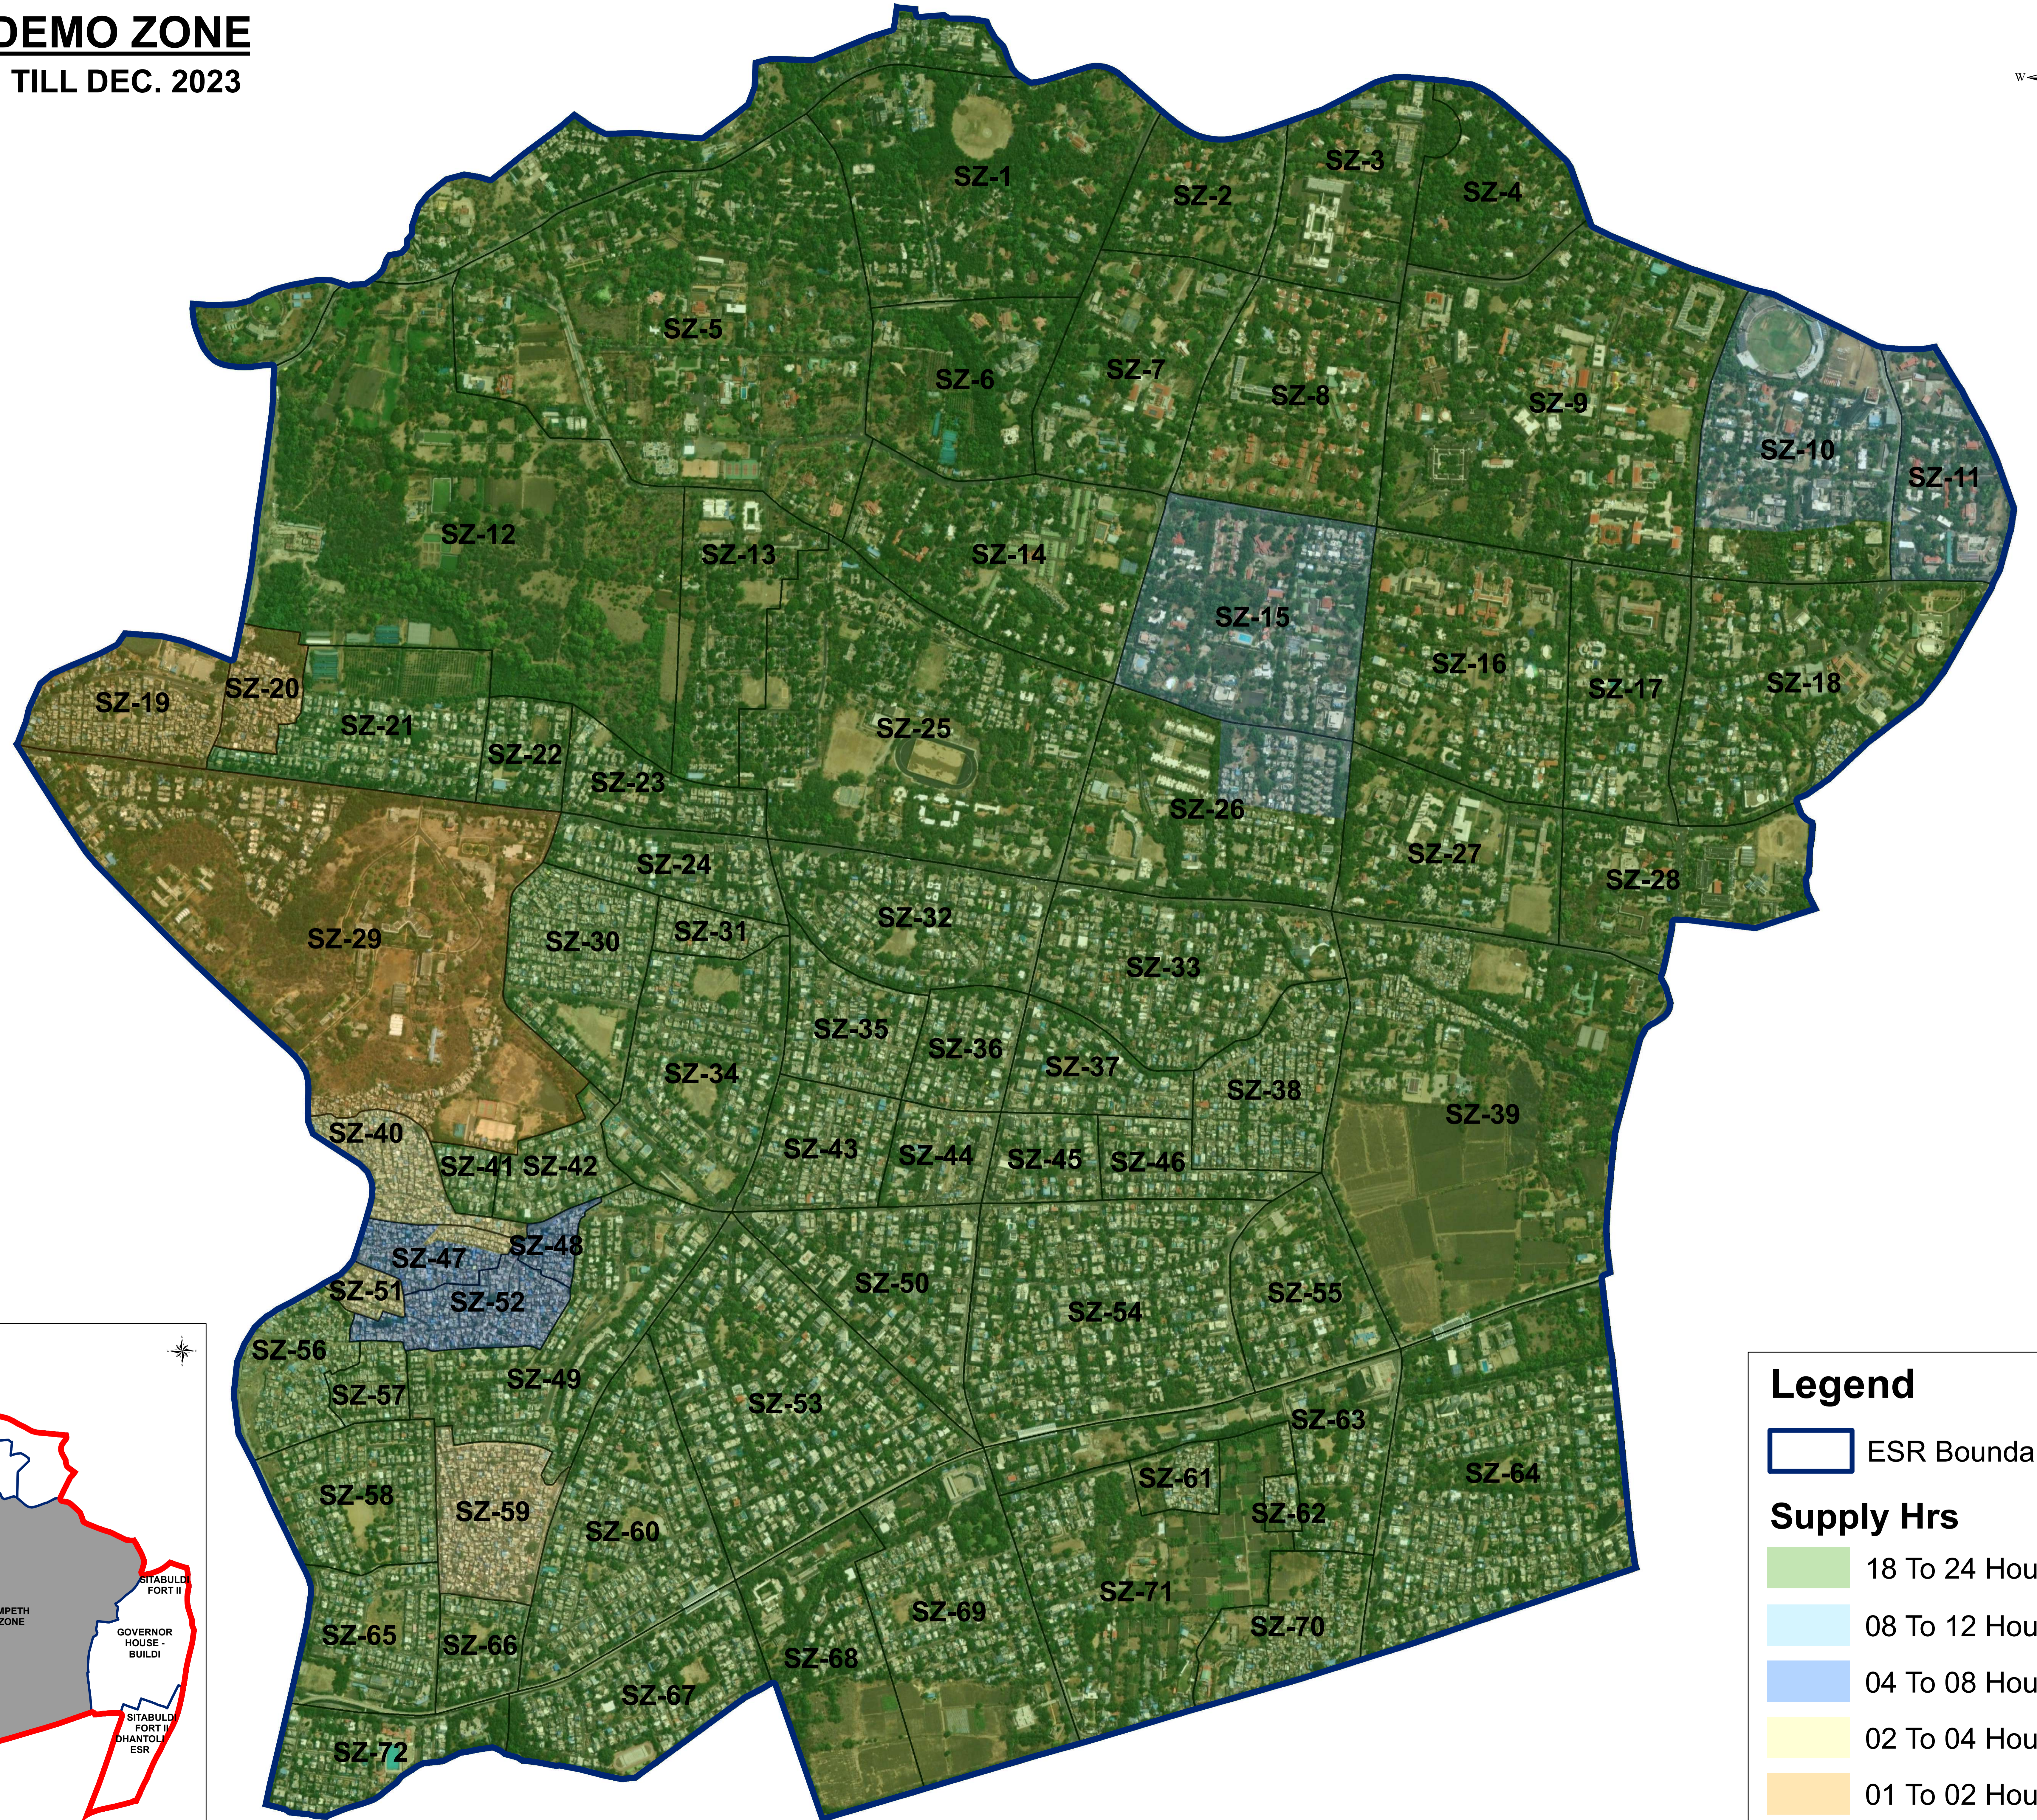

DHARAMPETH DEMO ZONE

ESTIMATED SUPPLY : TILL DEC. 2023

Legend

- ESR Boundary
- Supply Hrs**
 - 18 To 24 Hours
 - 08 To 12 Hours
 - 04 To 08 Hours
 - 02 To 04 Hours
 - 01 To 02 Hours

Command Area Location