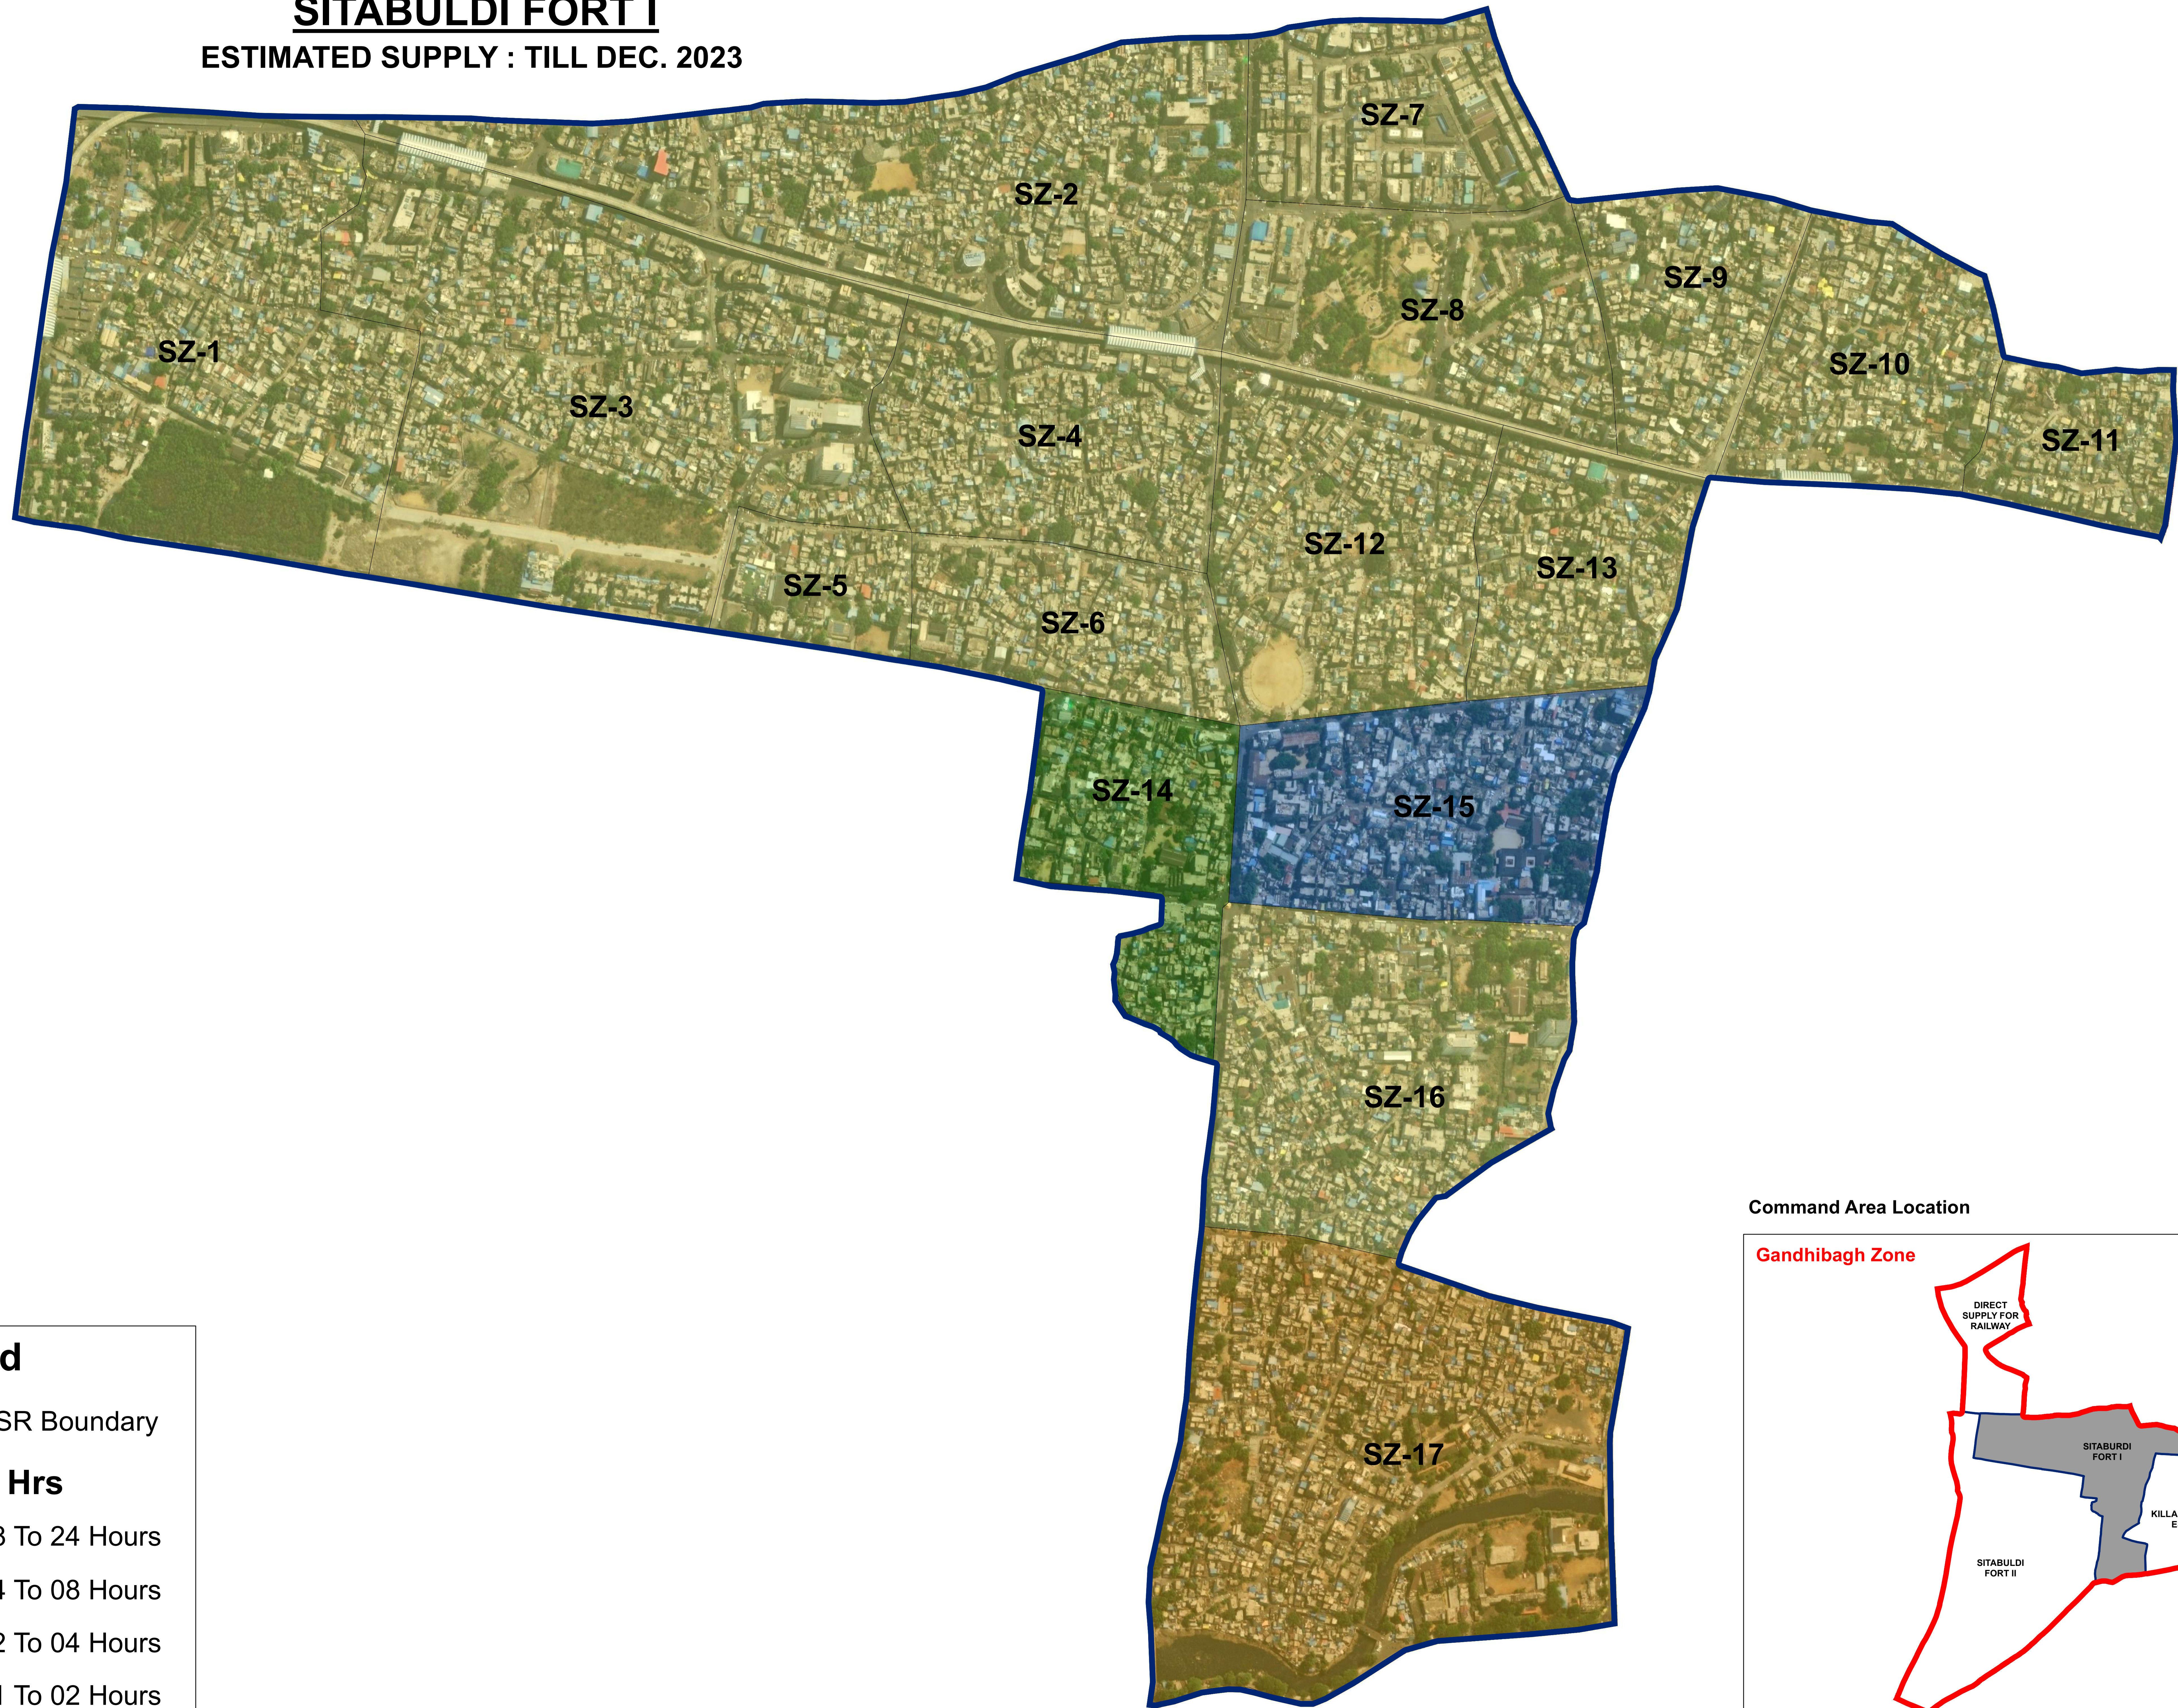

SITABULDI FORT I

ESTIMATED SUPPLY : TILL DEC. 2023

Legend

 ESR Boundary

Supply Hrs

-  18 To 24 Hours
-  04 To 08 Hours
-  02 To 04 Hours
-  01 To 02 Hours