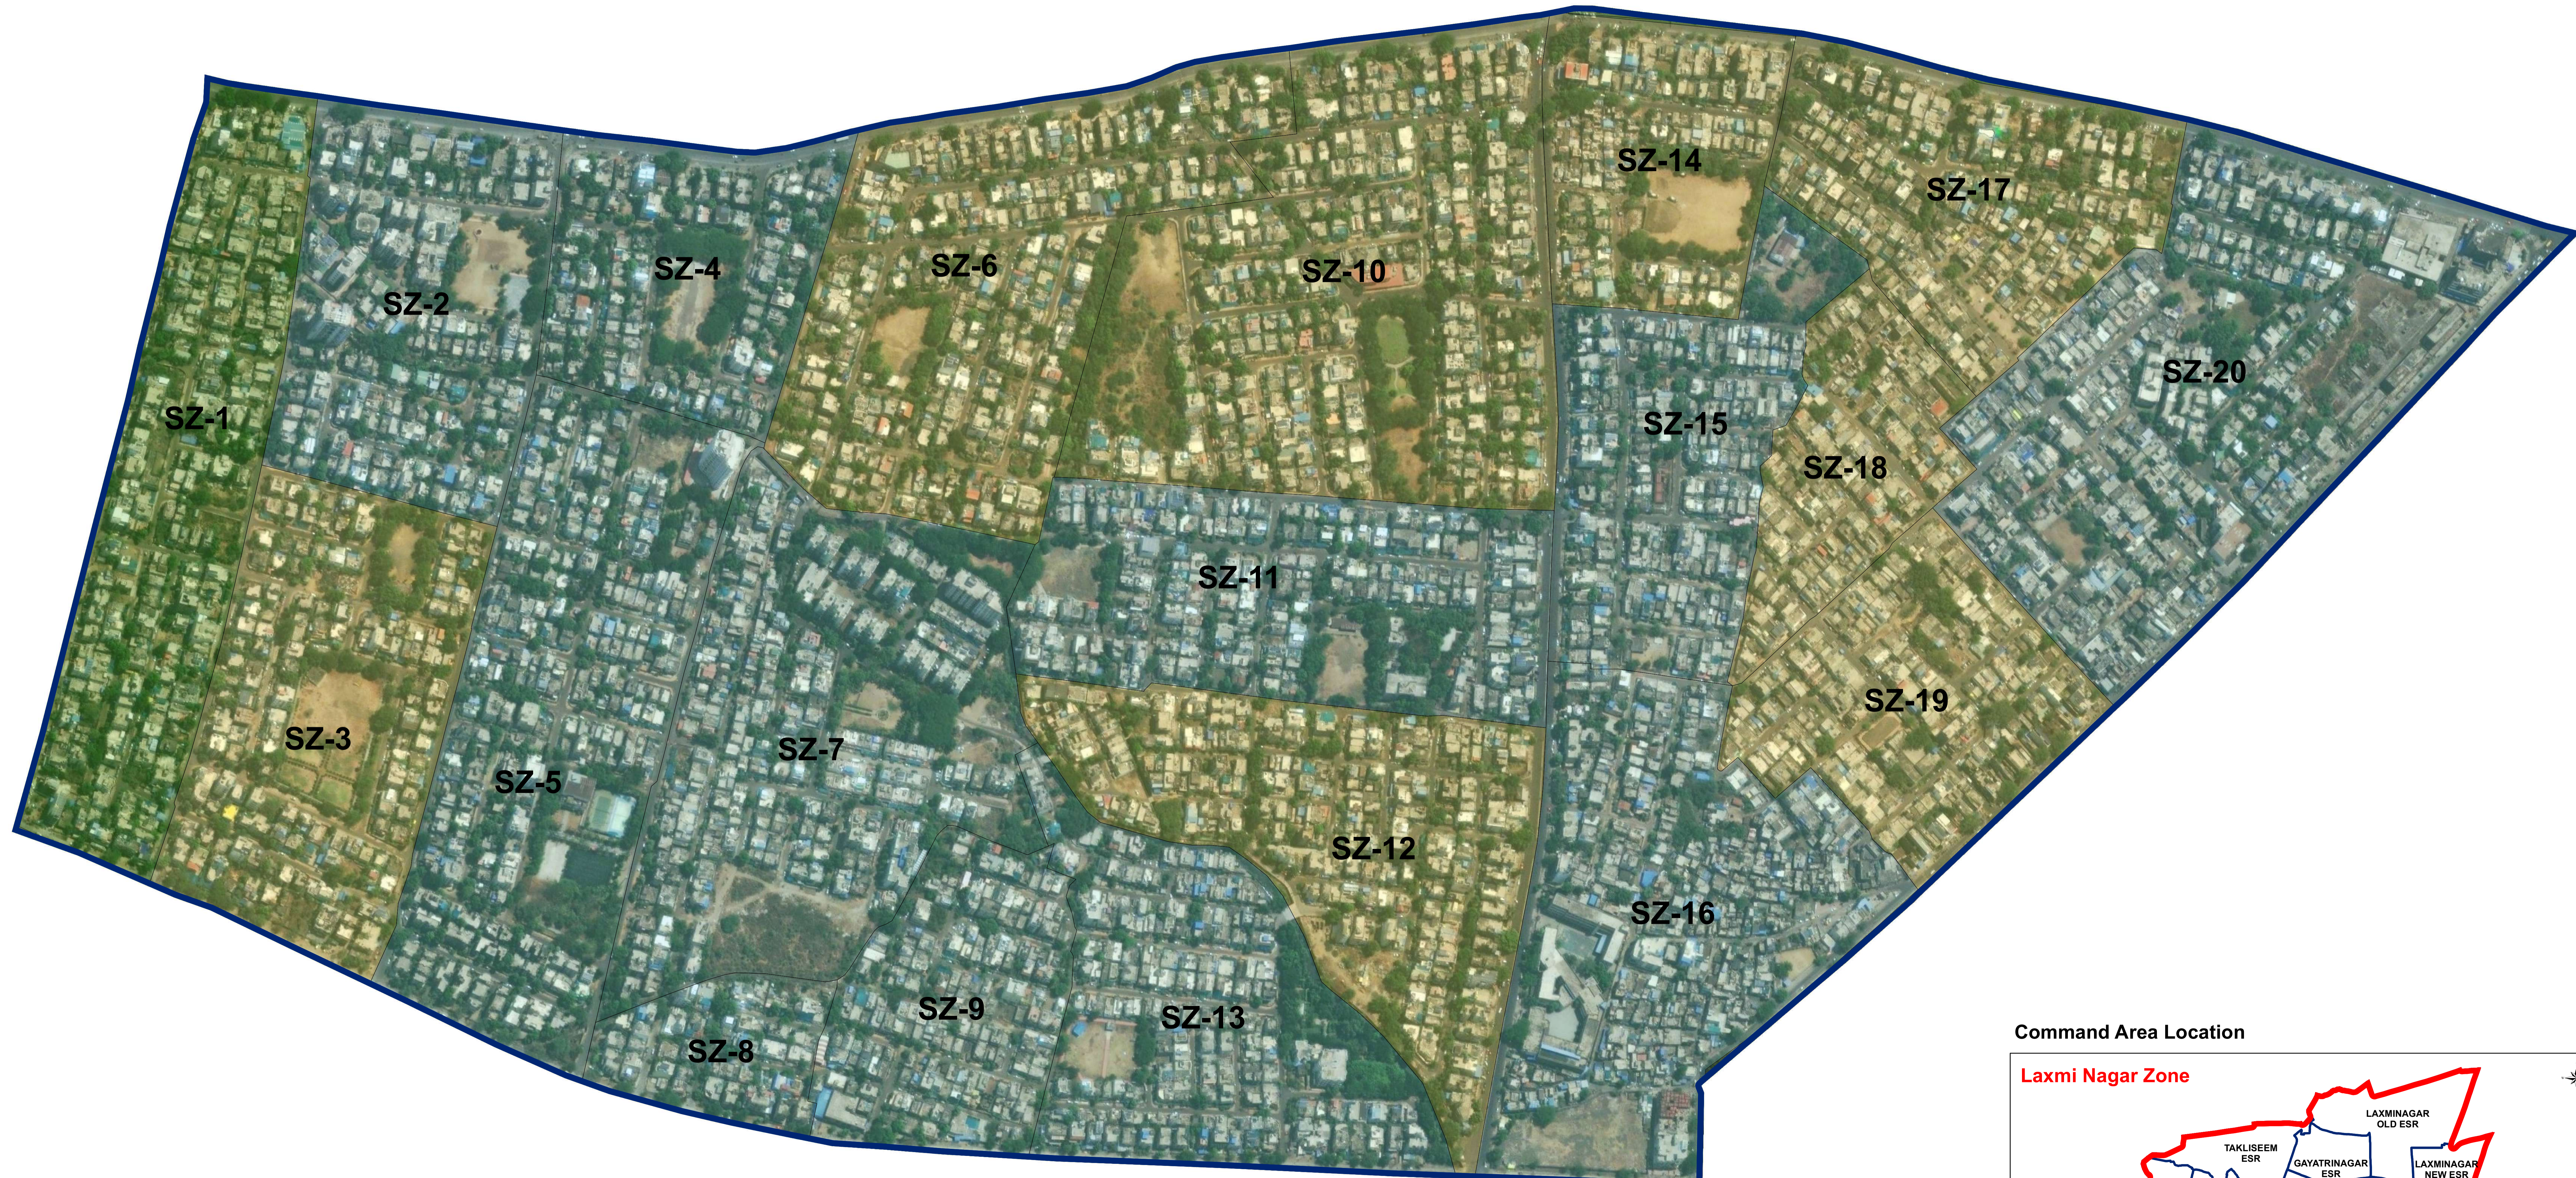

# PRATAP NAGAR ESR

ESTIMATED SUPPLY : TILL DEC. 2023

**Legend**

- ESR Boundary
- Supply Hrs**
- 18 To 24 Hours
- 08 To 12 Hours
- 02 To 04 Hours