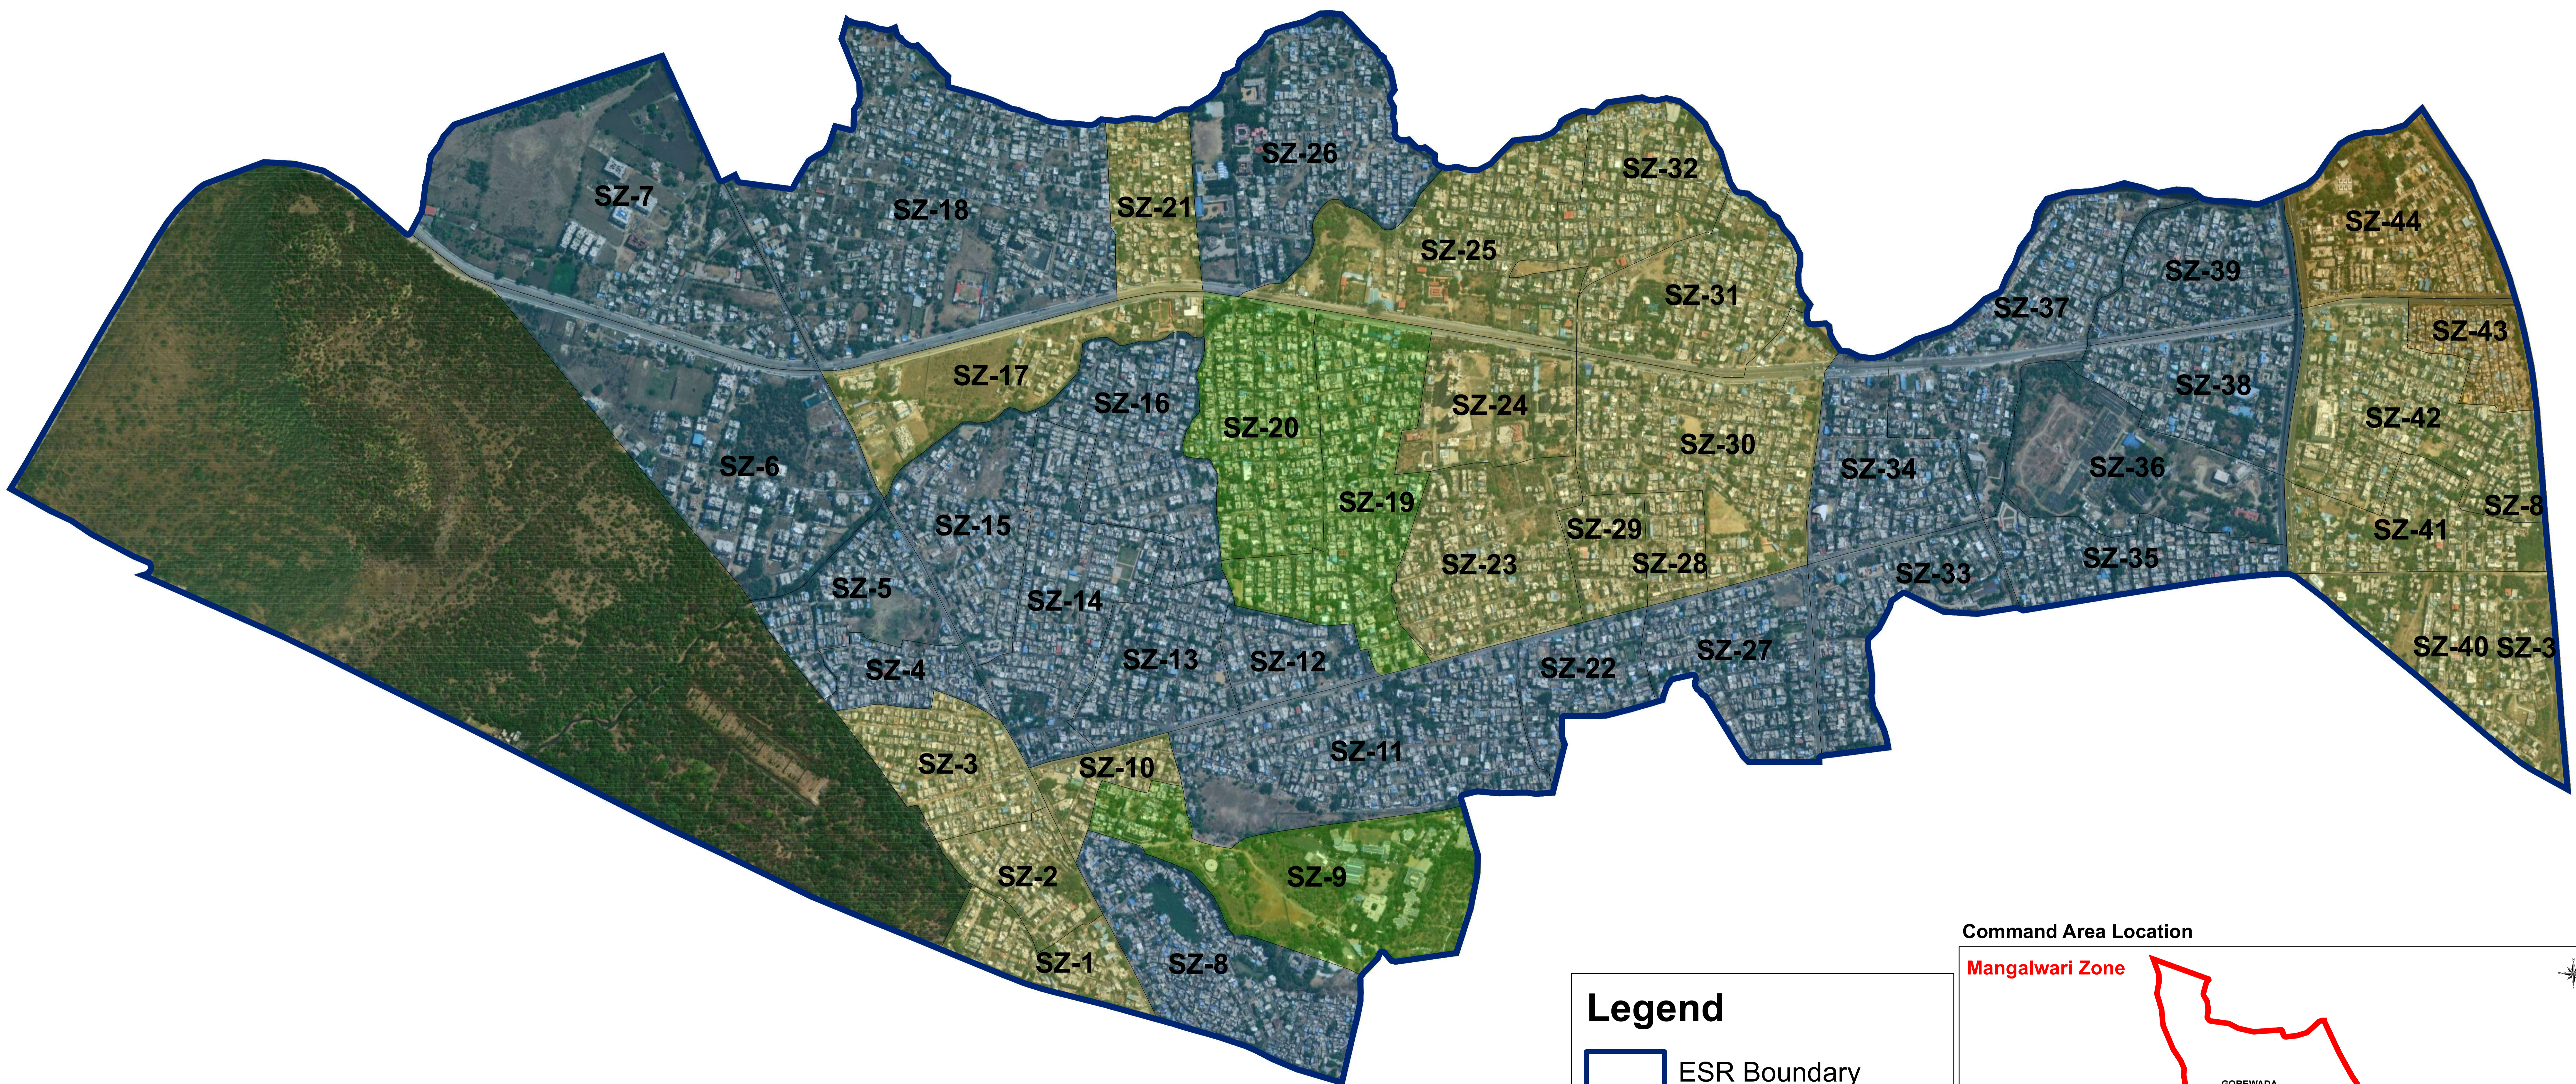

GITTIKHADAN ESR

ESTIMATED SUPPLY : TILL DEC. 2023

Legend

- ESR Boundary

Supply Hrs

- 18 To 24 Hours
- 04 To 08 Hours
- 02 To 04 Hours
- 01 To 02 Hours
- Non Network