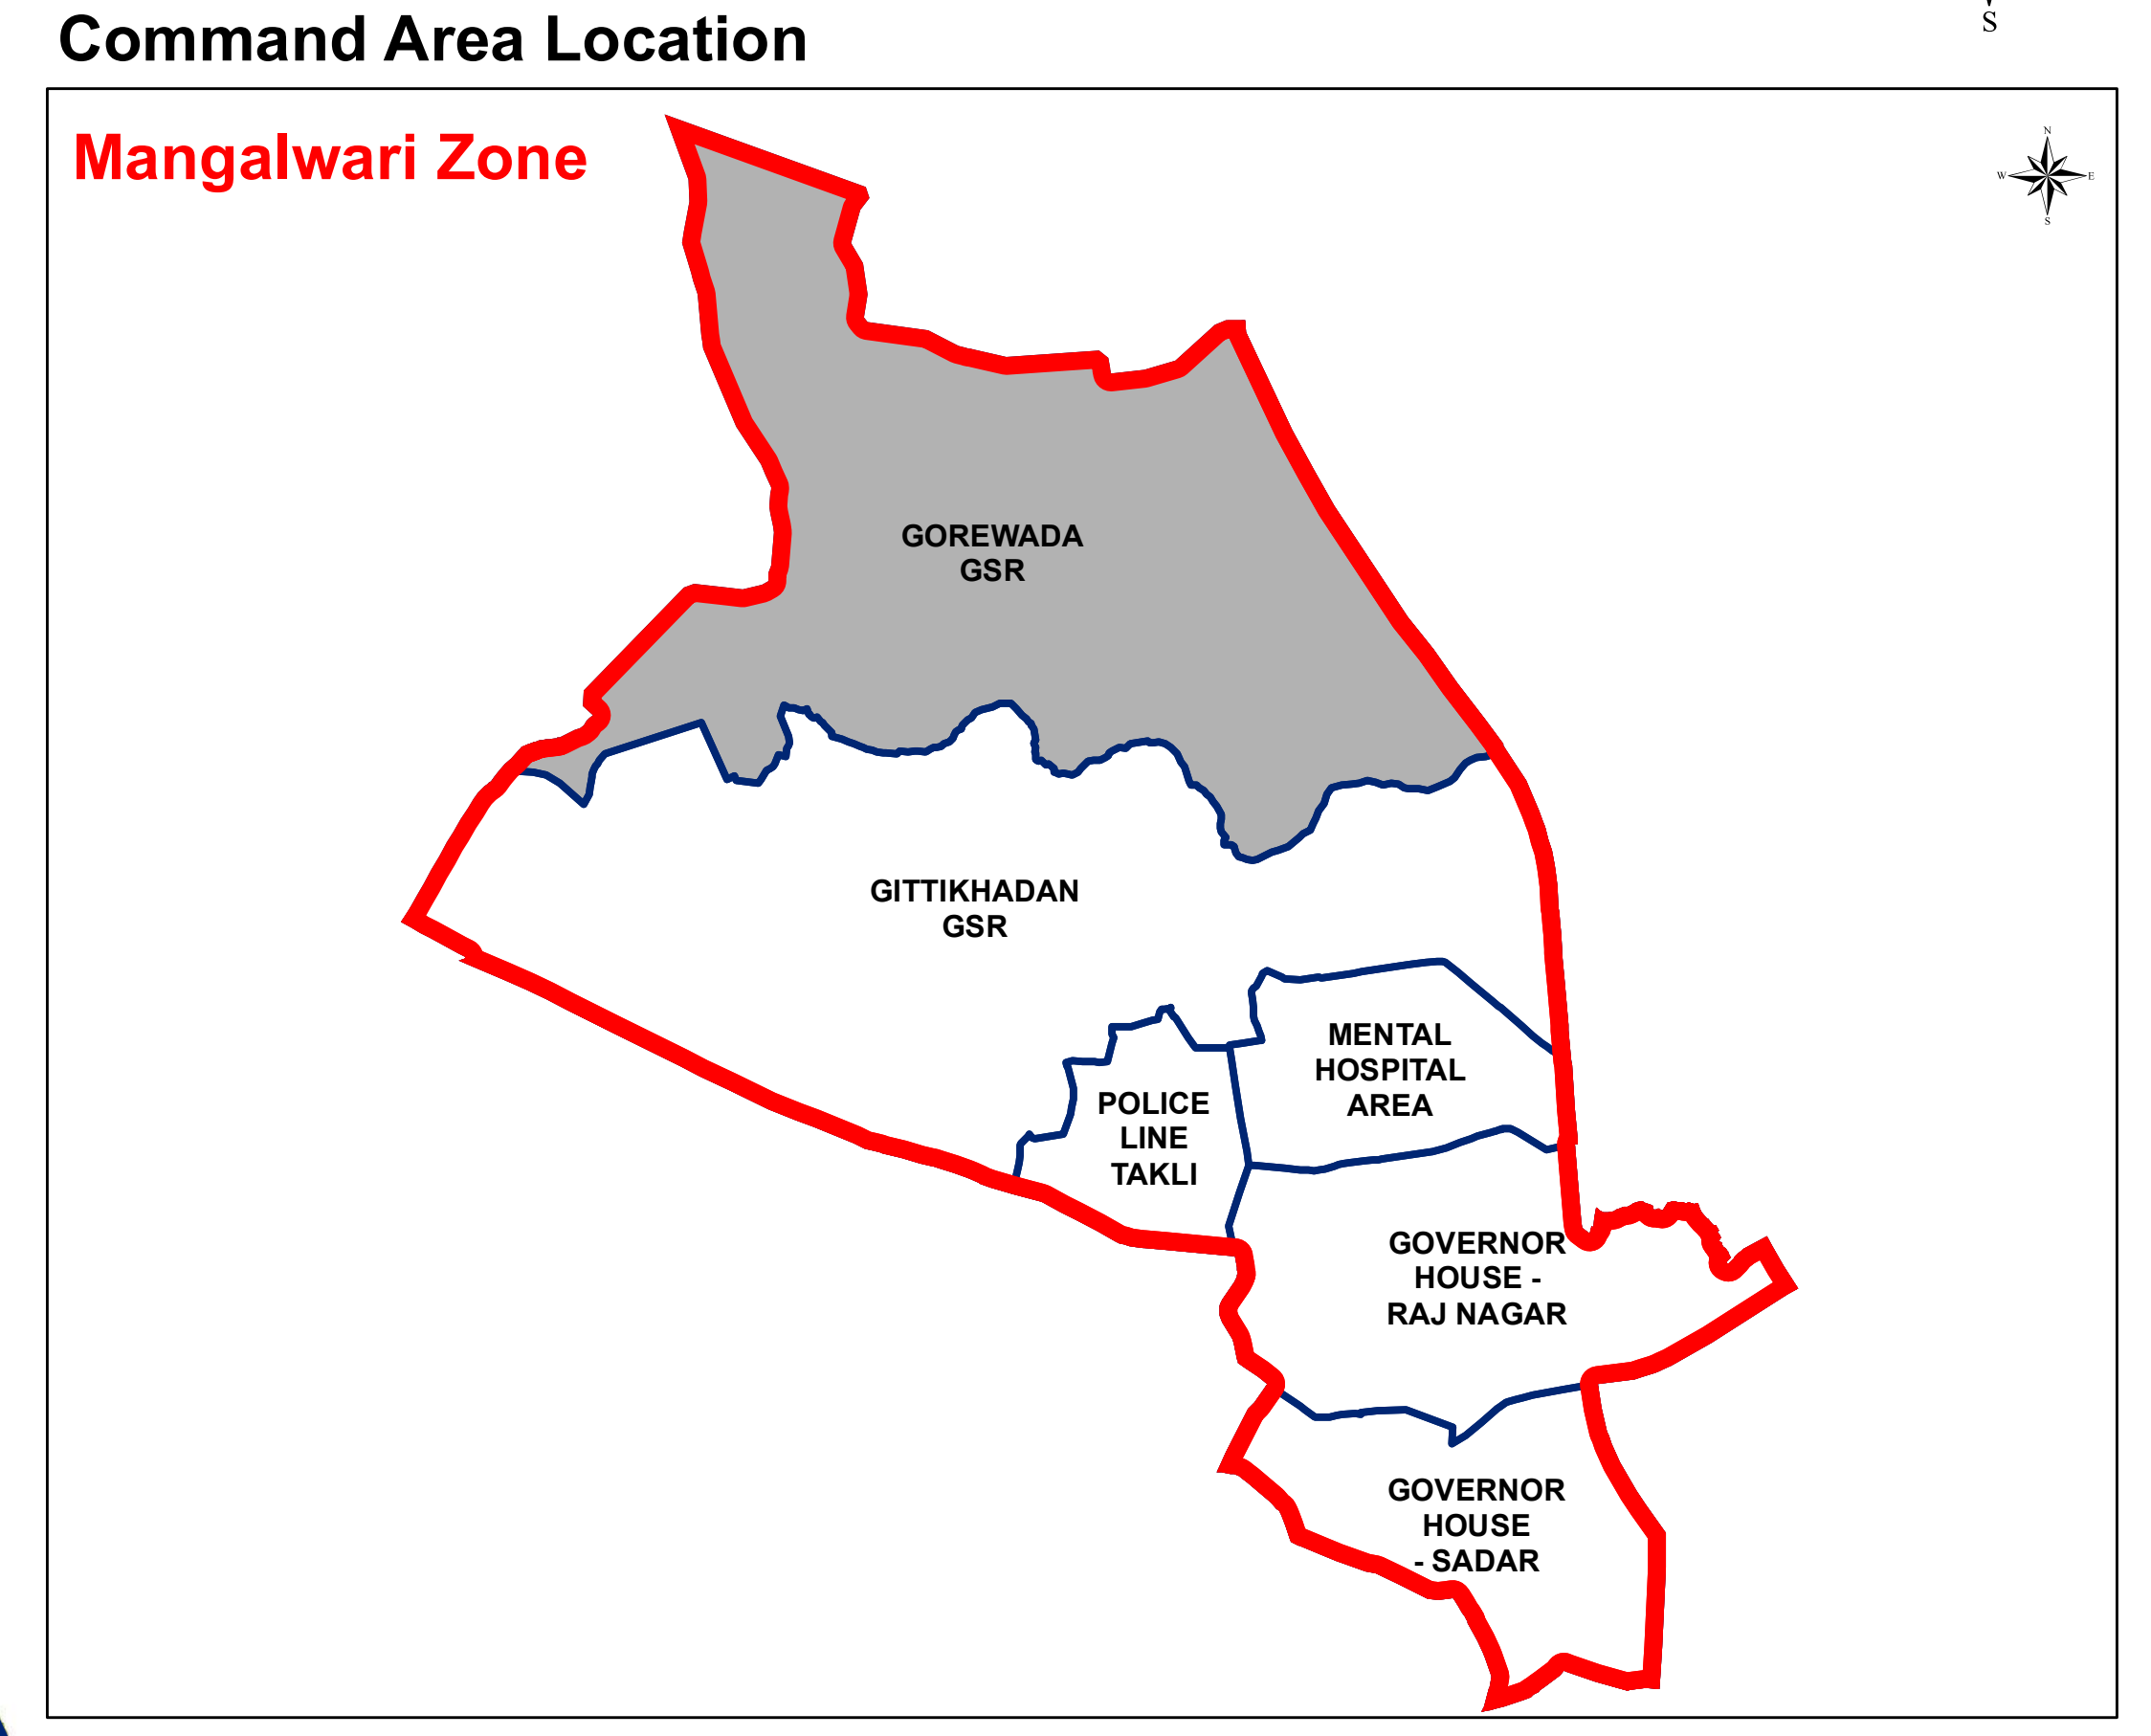

# GOREWADA GSR

**ESTIMATED SUPPLY : TILL DEC. 2023**

**Legend**

- ESR Boundary
- Supply Hrs**
- 18 To 24 Hours
- 12 To 18 Hours
- 04 To 08 Hours
- 02 To 04 Hours
- 01 To 02 Hours
- < 01 Hour
- Non Network