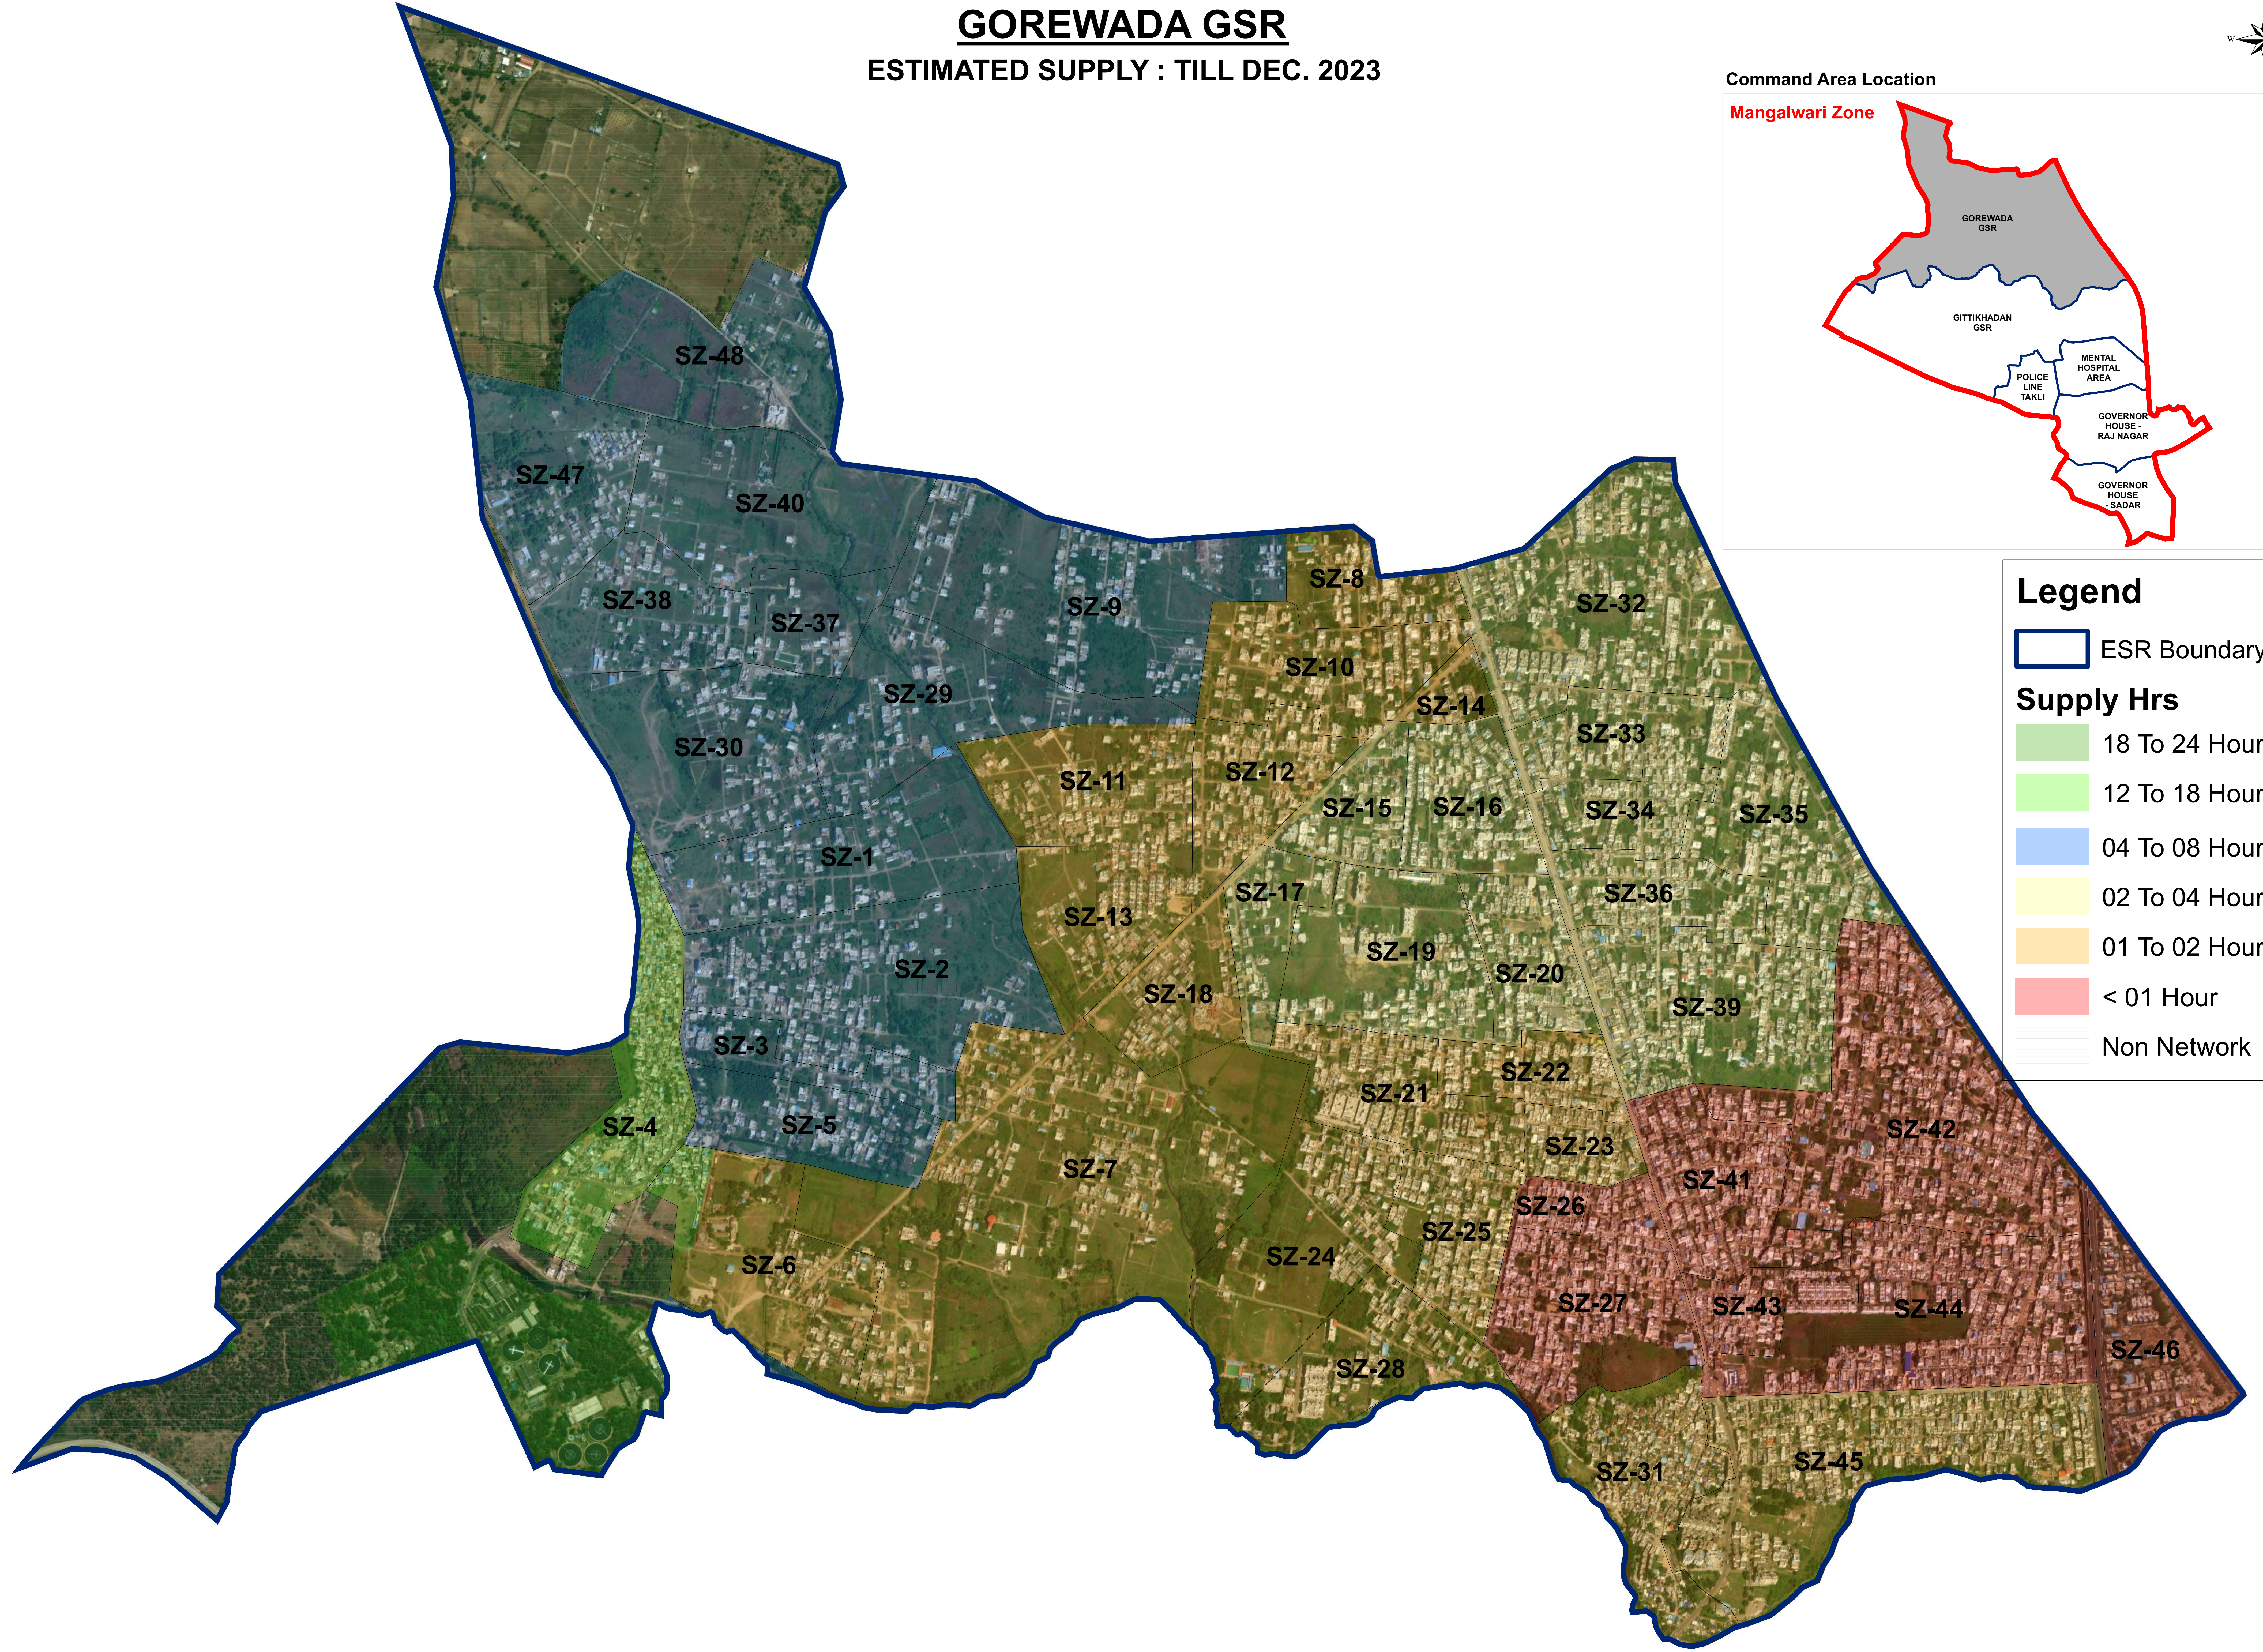

# GOREWADA GSR

**ESTIMATED SUPPLY : TILL DEC. 2023**

**Legend**

- ESR Boundary
- Supply Hrs**
- 18 To 24 Hours
- 12 To 18 Hours
- 04 To 08 Hours
- 02 To 04 Hours
- 01 To 02 Hours
- < 01 Hour
- Non Network