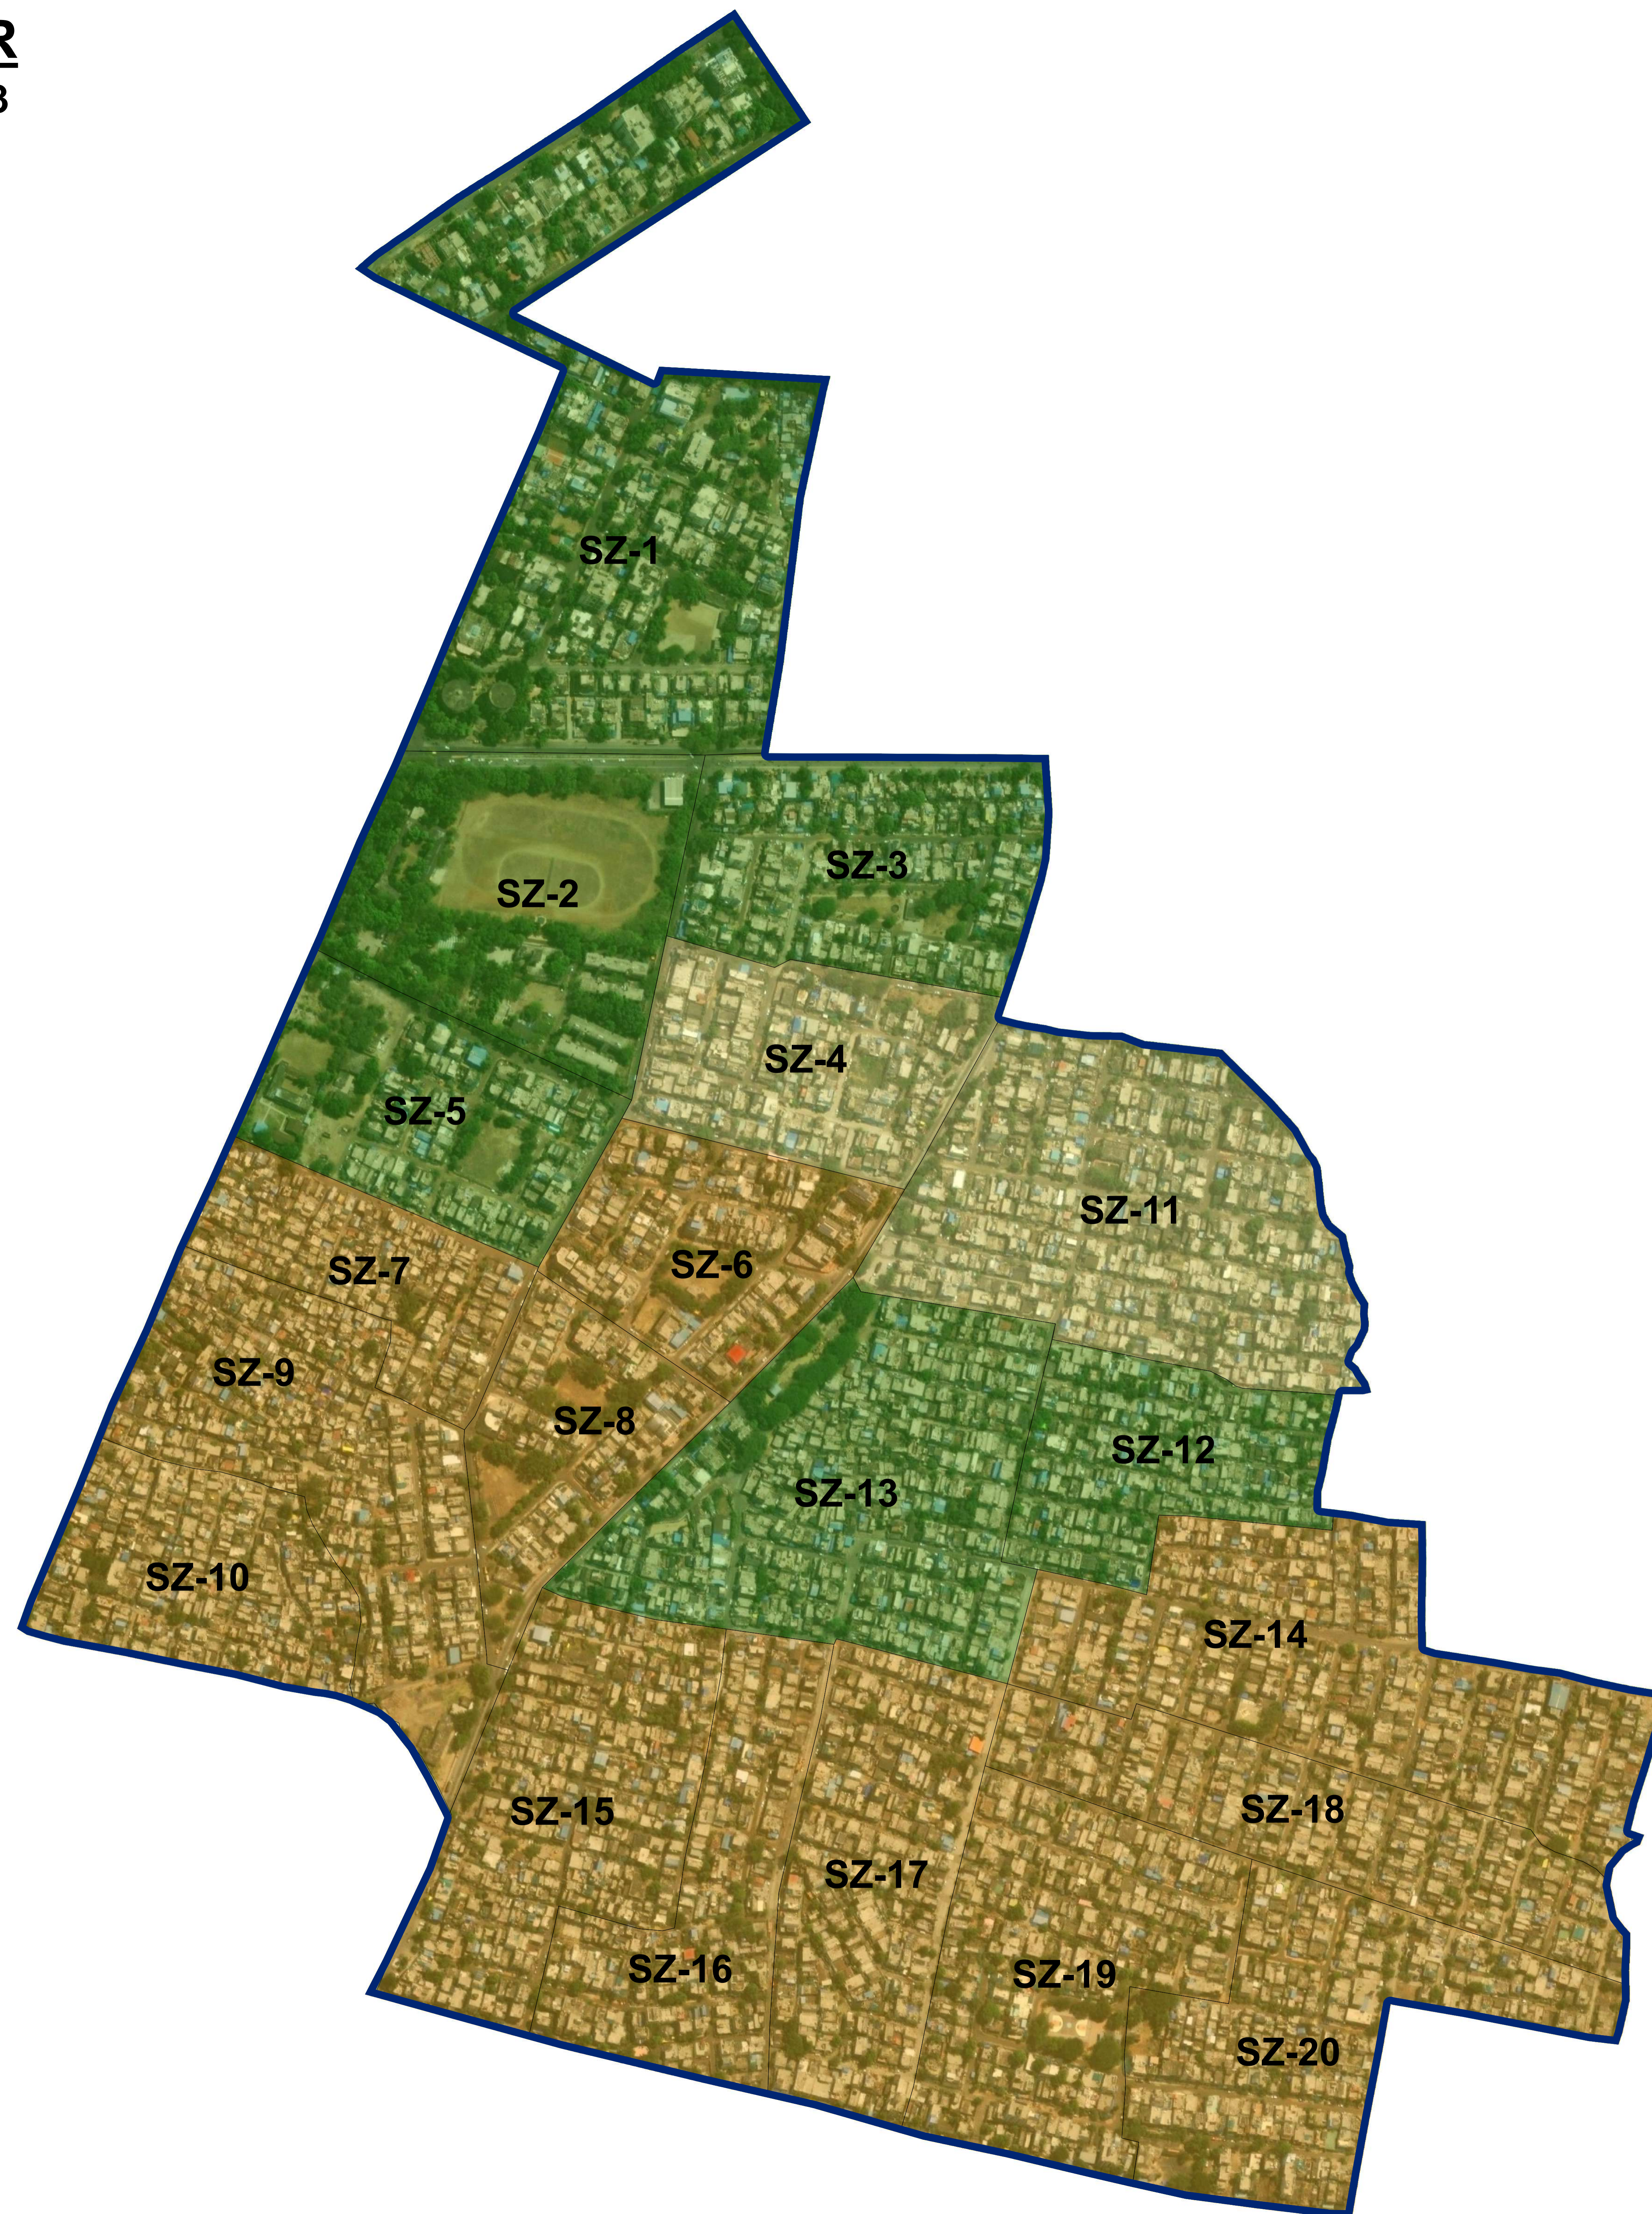

# WANJARI NAGAR OLD ESR

ESTIMATED SUPPLY : TILL DEC. 2023

## Legend

 ESR Boundary

### Supply Hrs

-  18 To 24 Hours
-  02 To 04 Hours
-  01 To 02 Hours

### Command Area Location

Dhantoli Zone