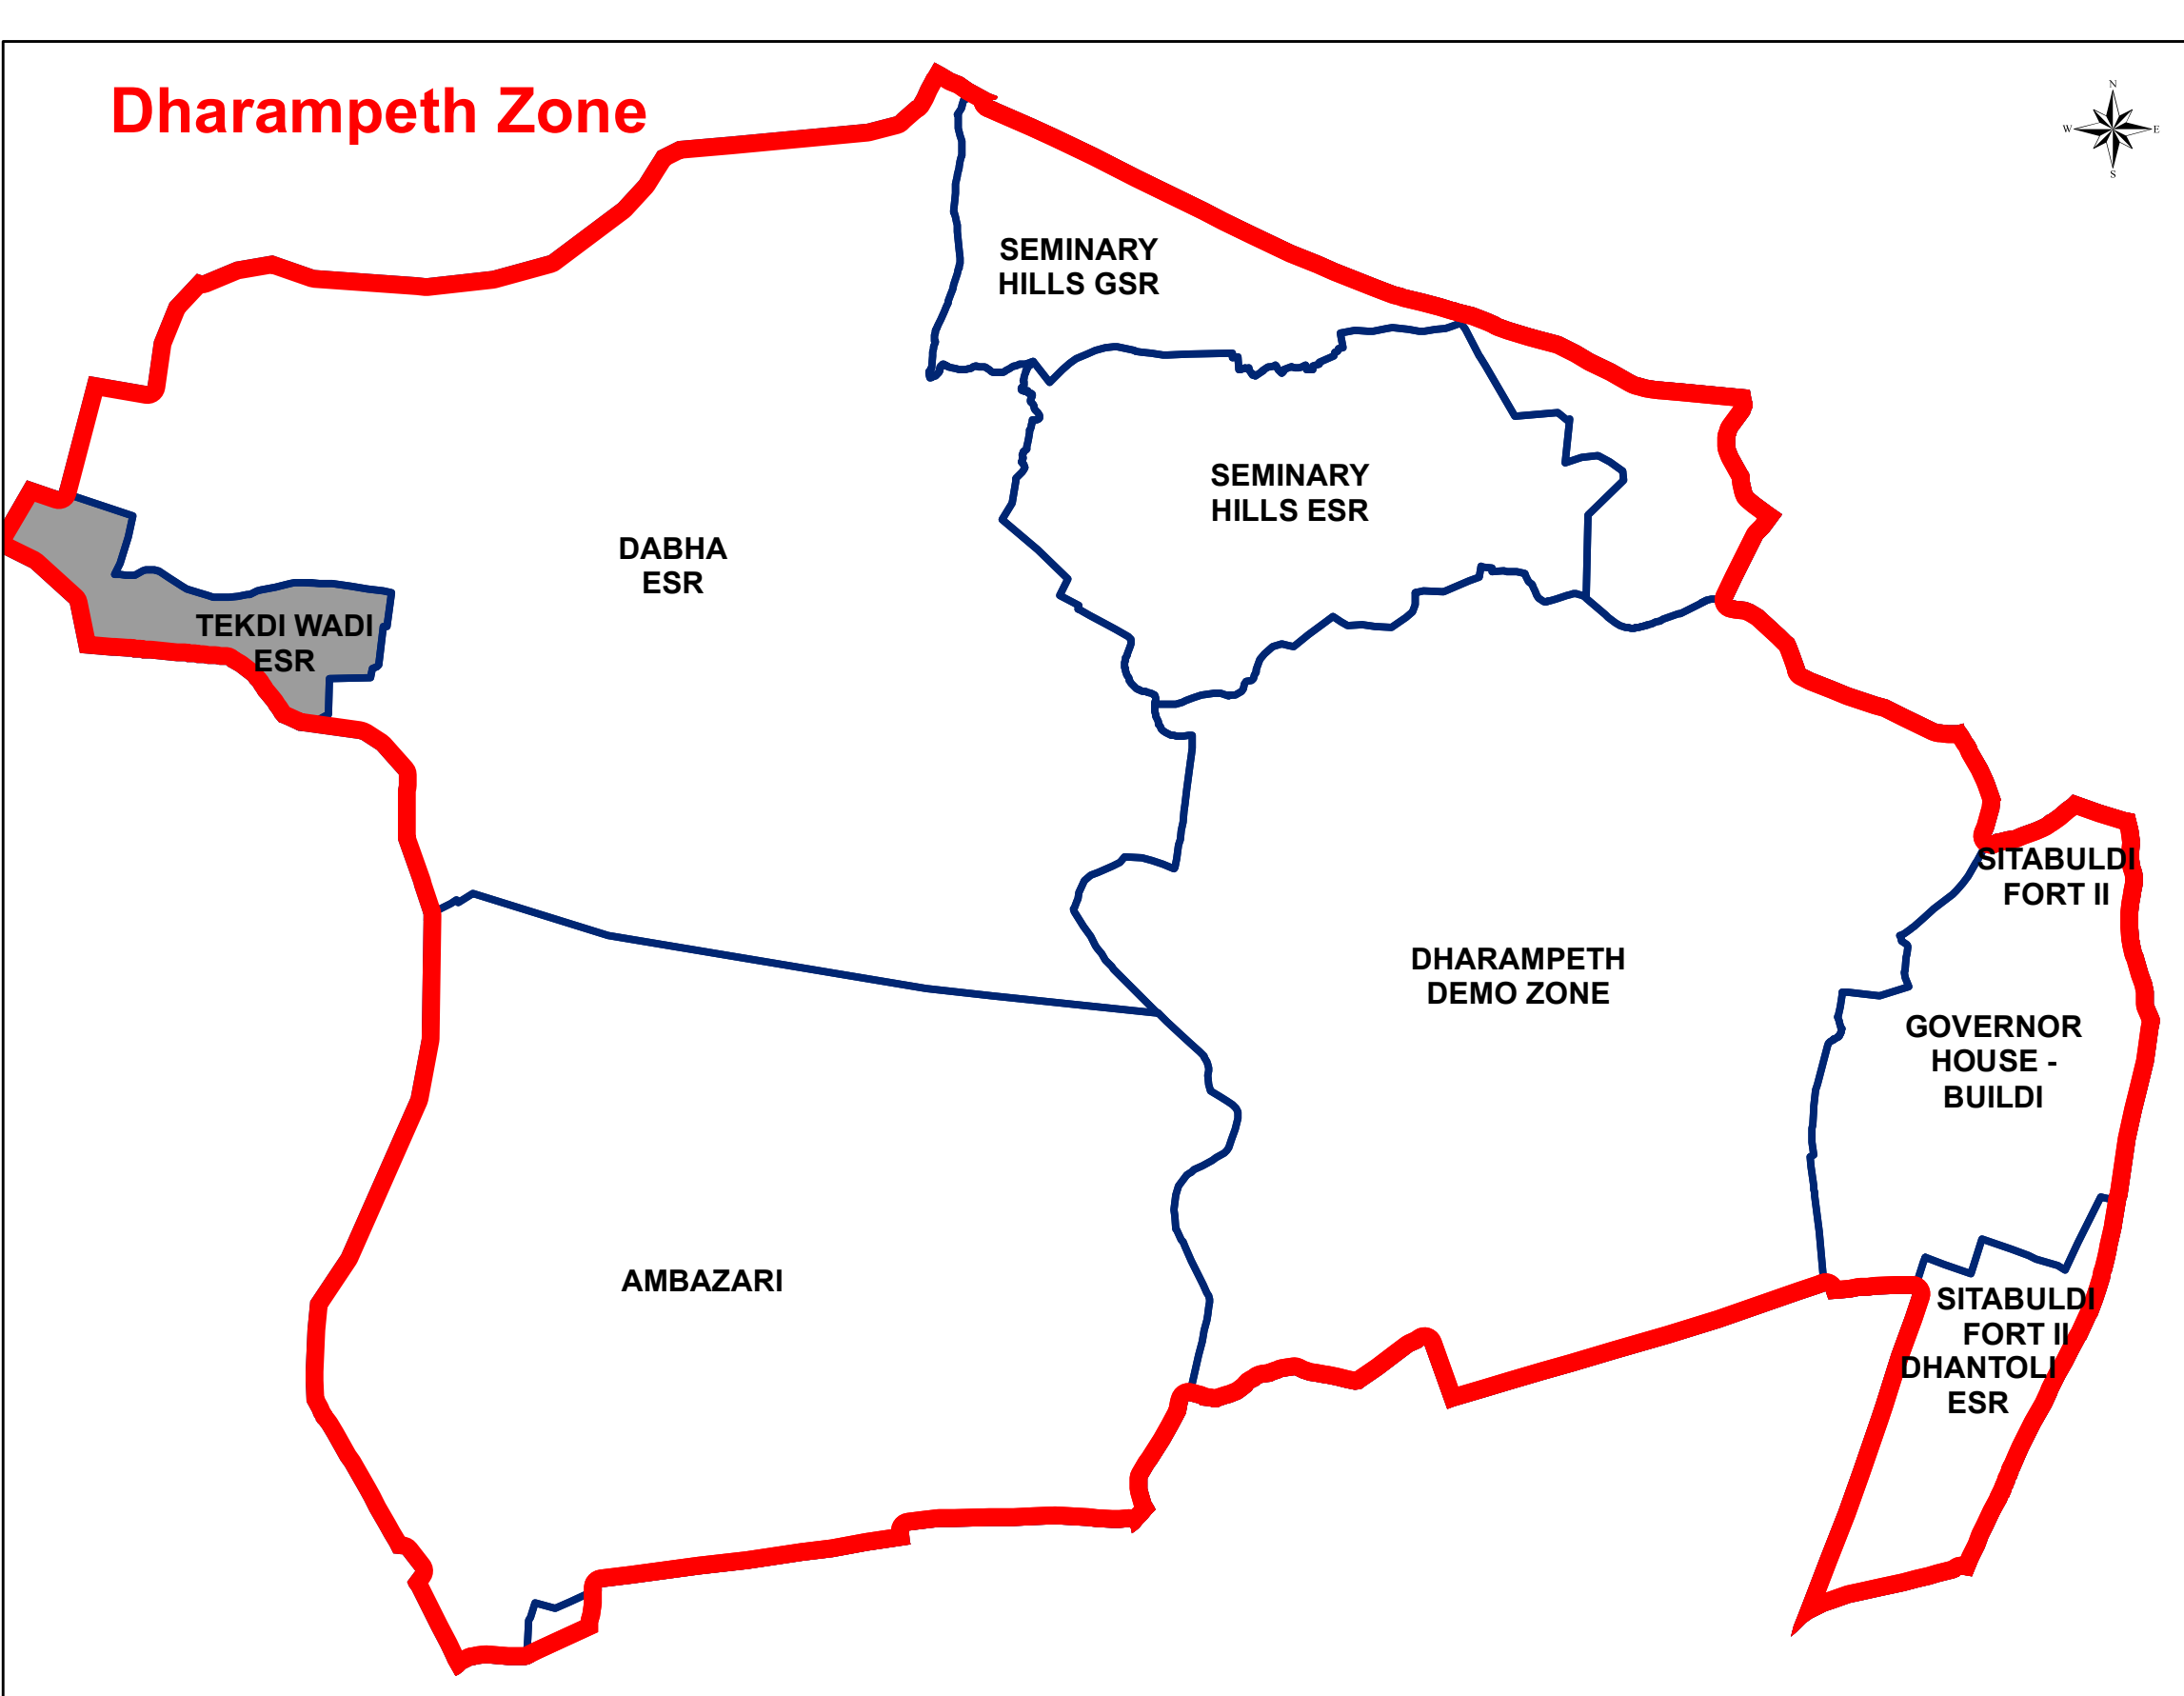

# TEKDIWADI GSR

ESTIMATED SUPPLY : TILL DEC. 2023

Command Area Location

**Legend**

- ESR Boundary
- Supply Hrs**
  - 18 To 24 Hours
  - Non Network Area