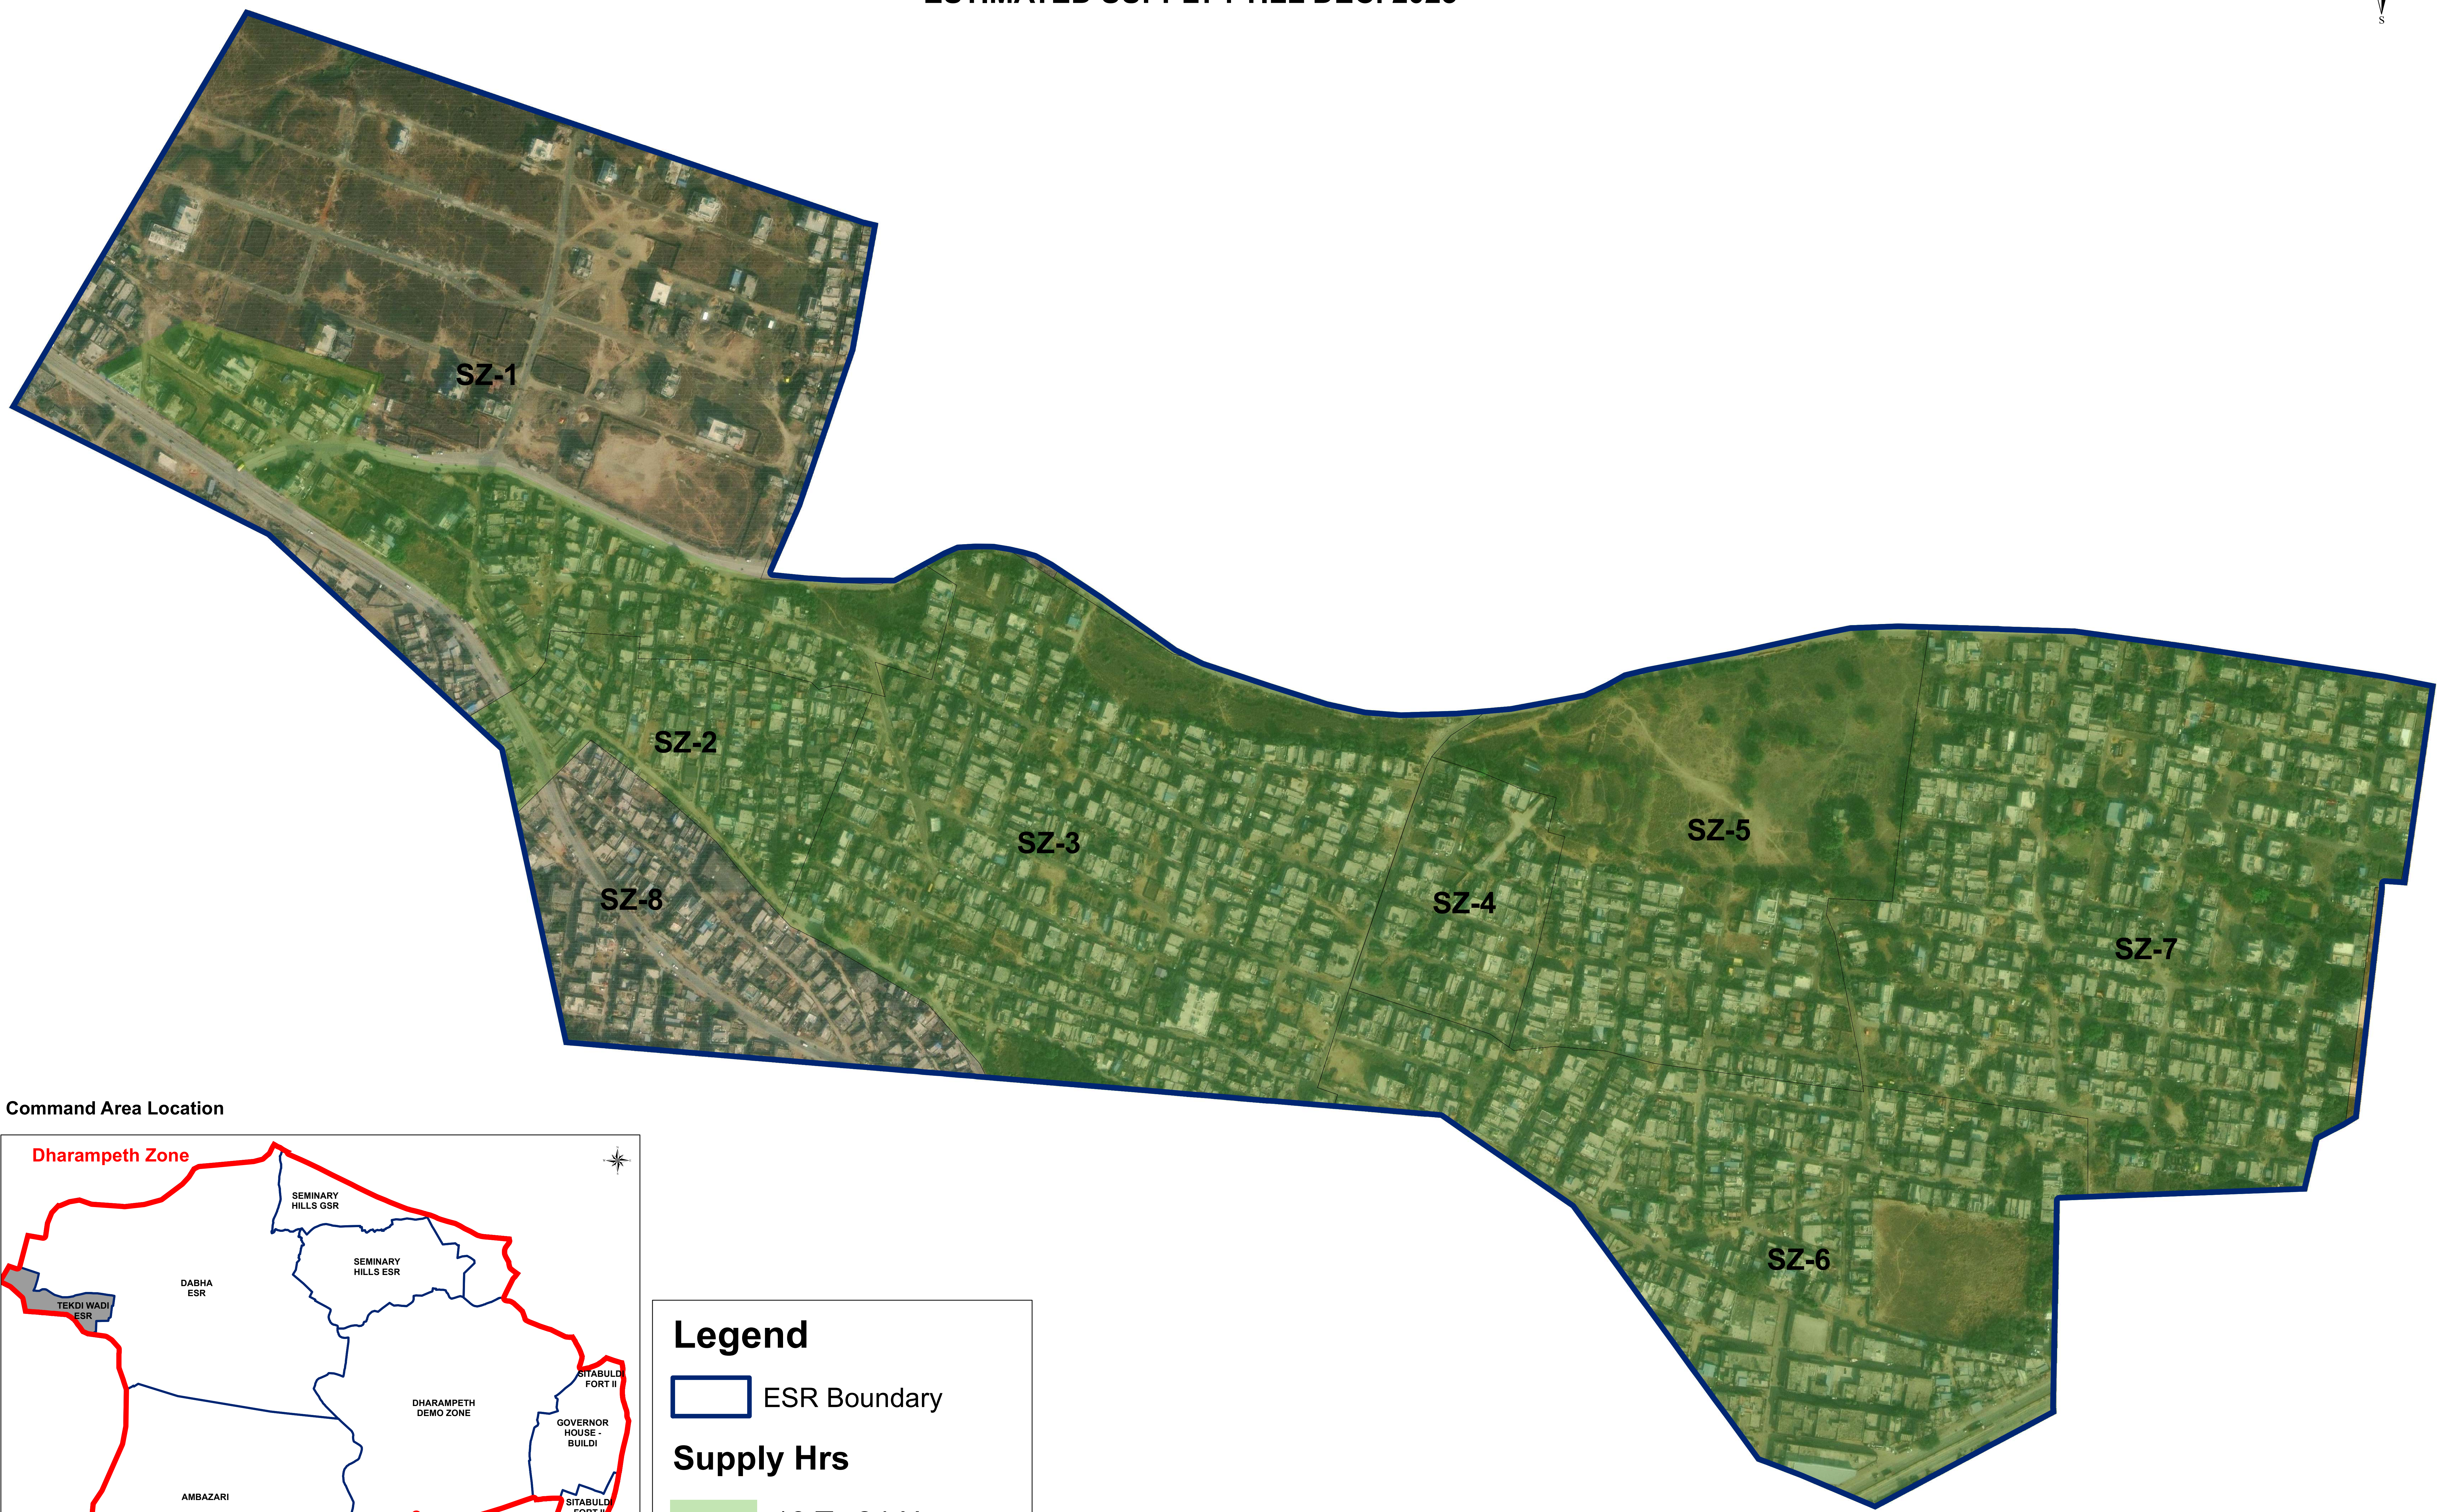

# TEKDIWADI GSR

ESTIMATED SUPPLY : TILL DEC. 2023

Command Area Location

**Legend**

- ESR Boundary
- Supply Hrs**
  - 18 To 24 Hours
  - Non Network Area