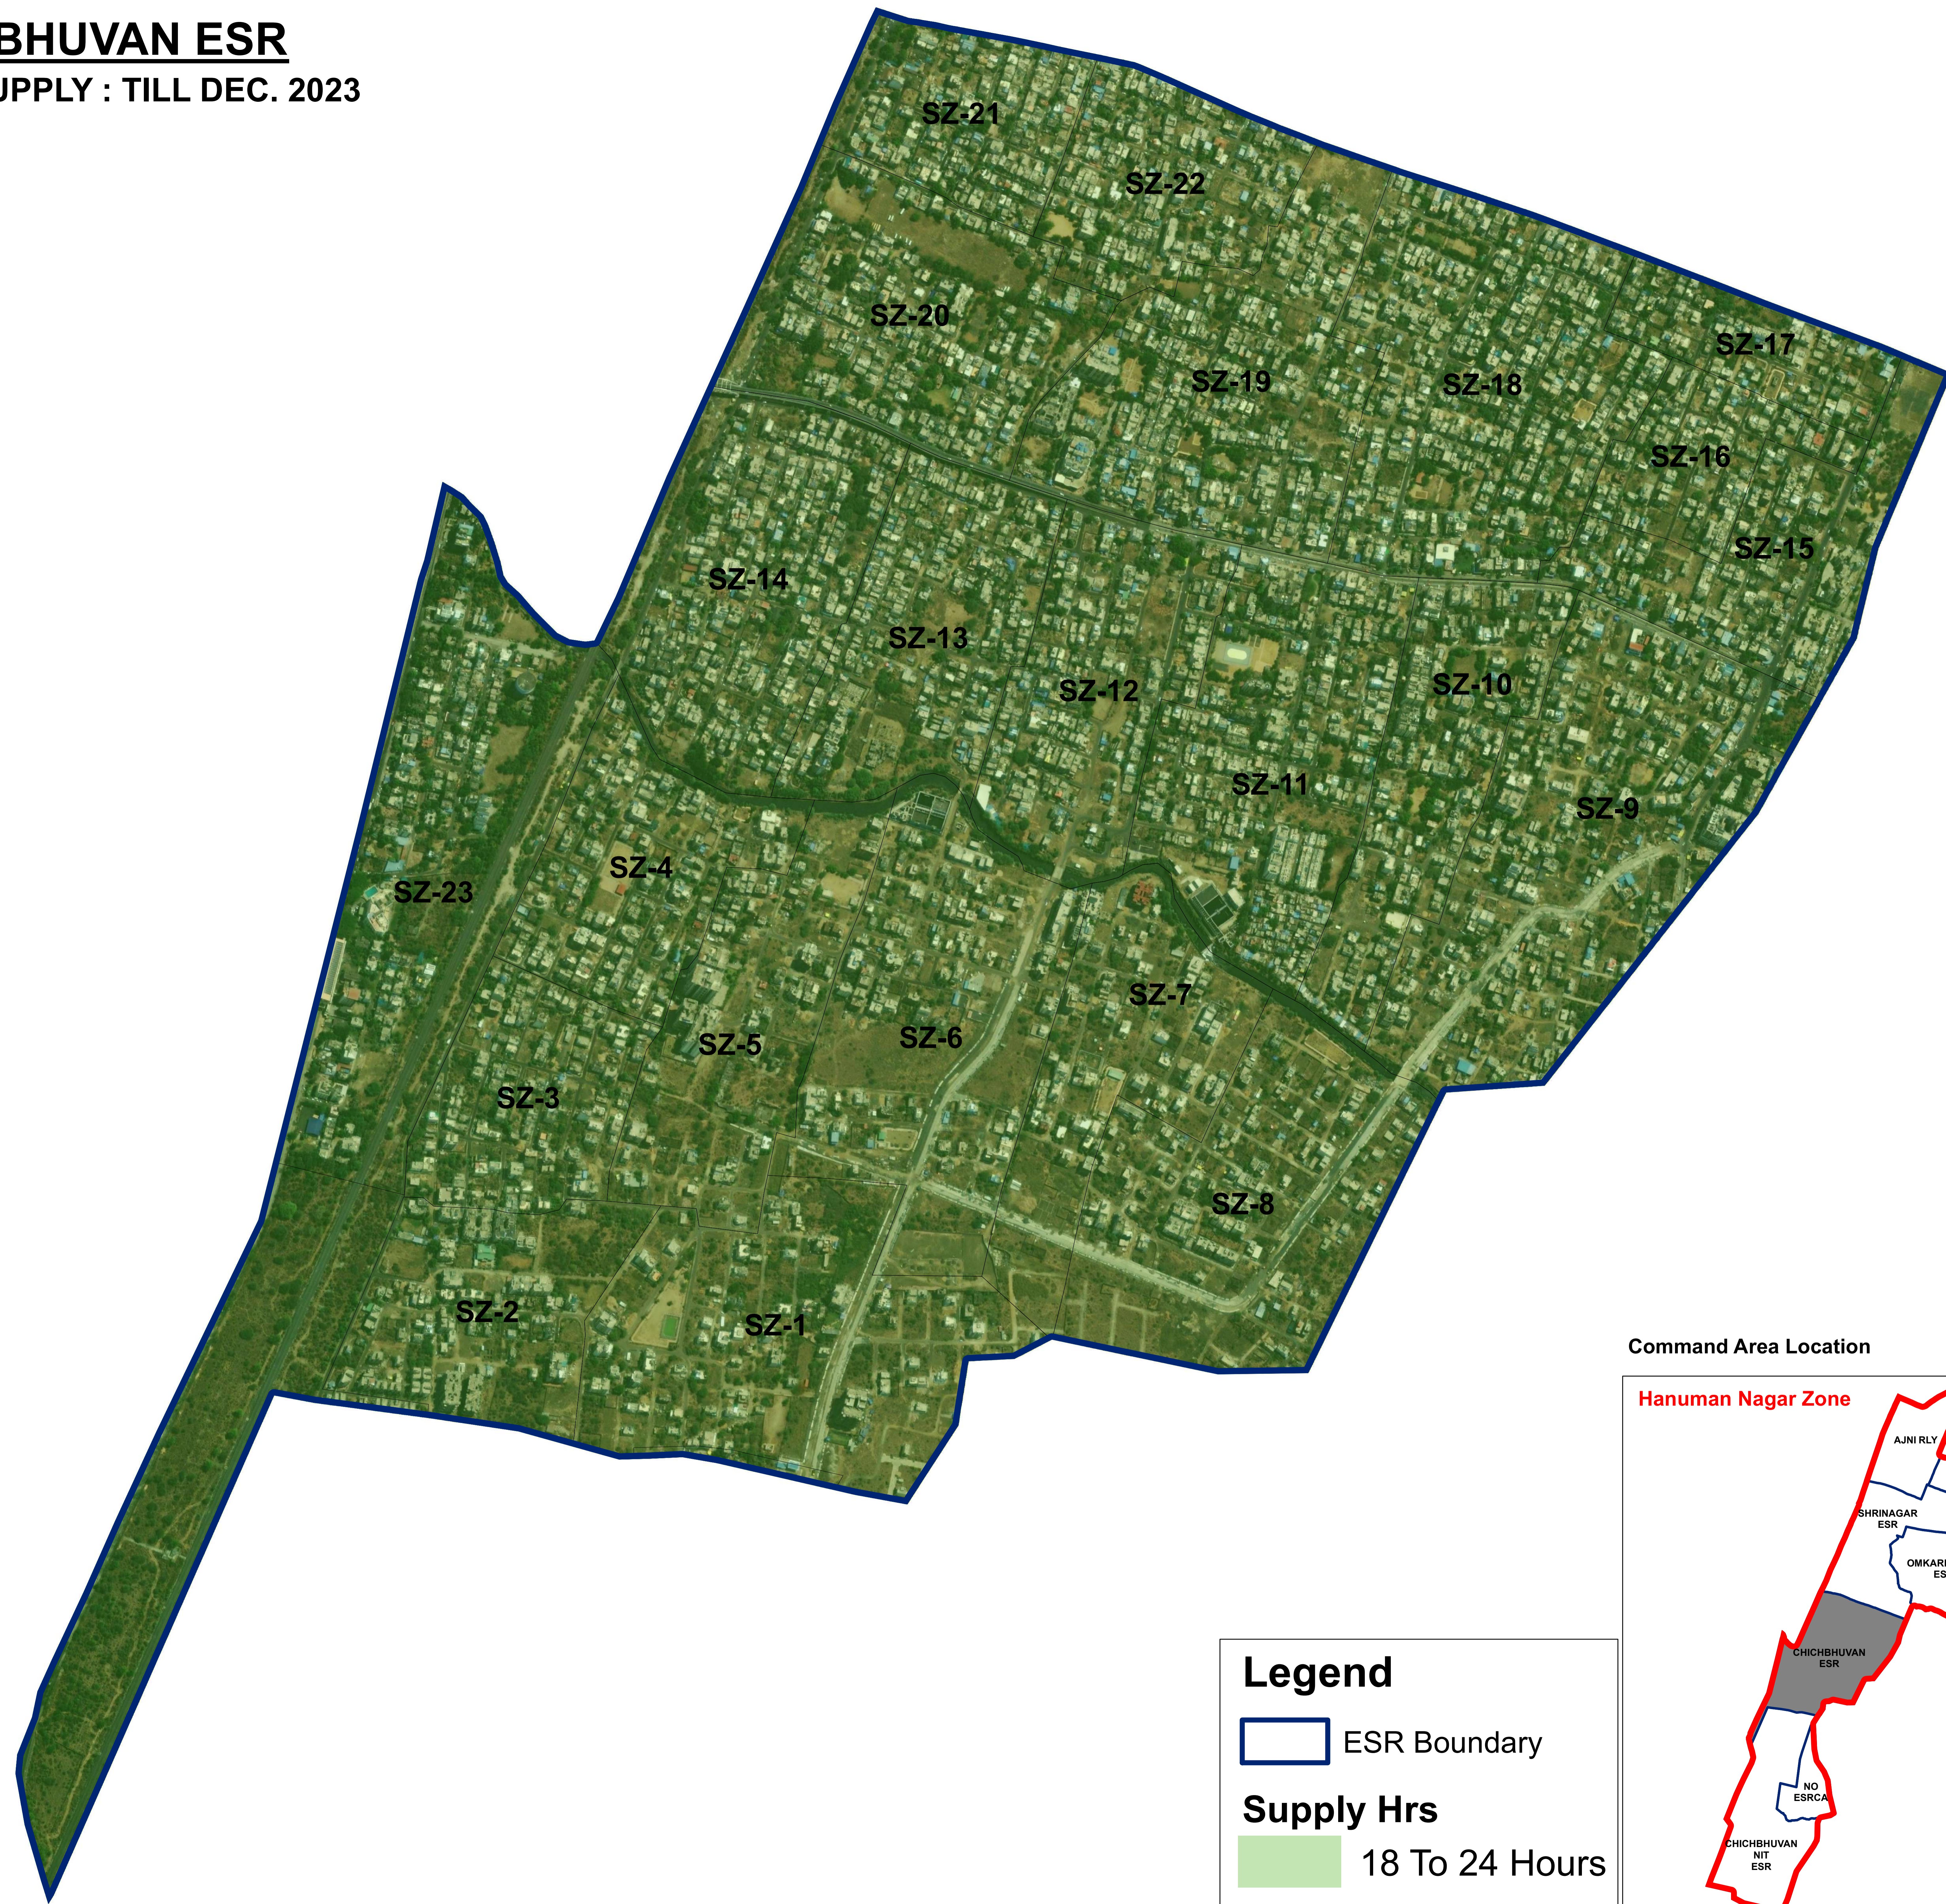

# CHICHBHUVAN ESR

ESTIMATED SUPPLY : TILL DEC. 2023

**Legend**

- ESR Boundary
- Supply Hrs  
18 To 24 Hours