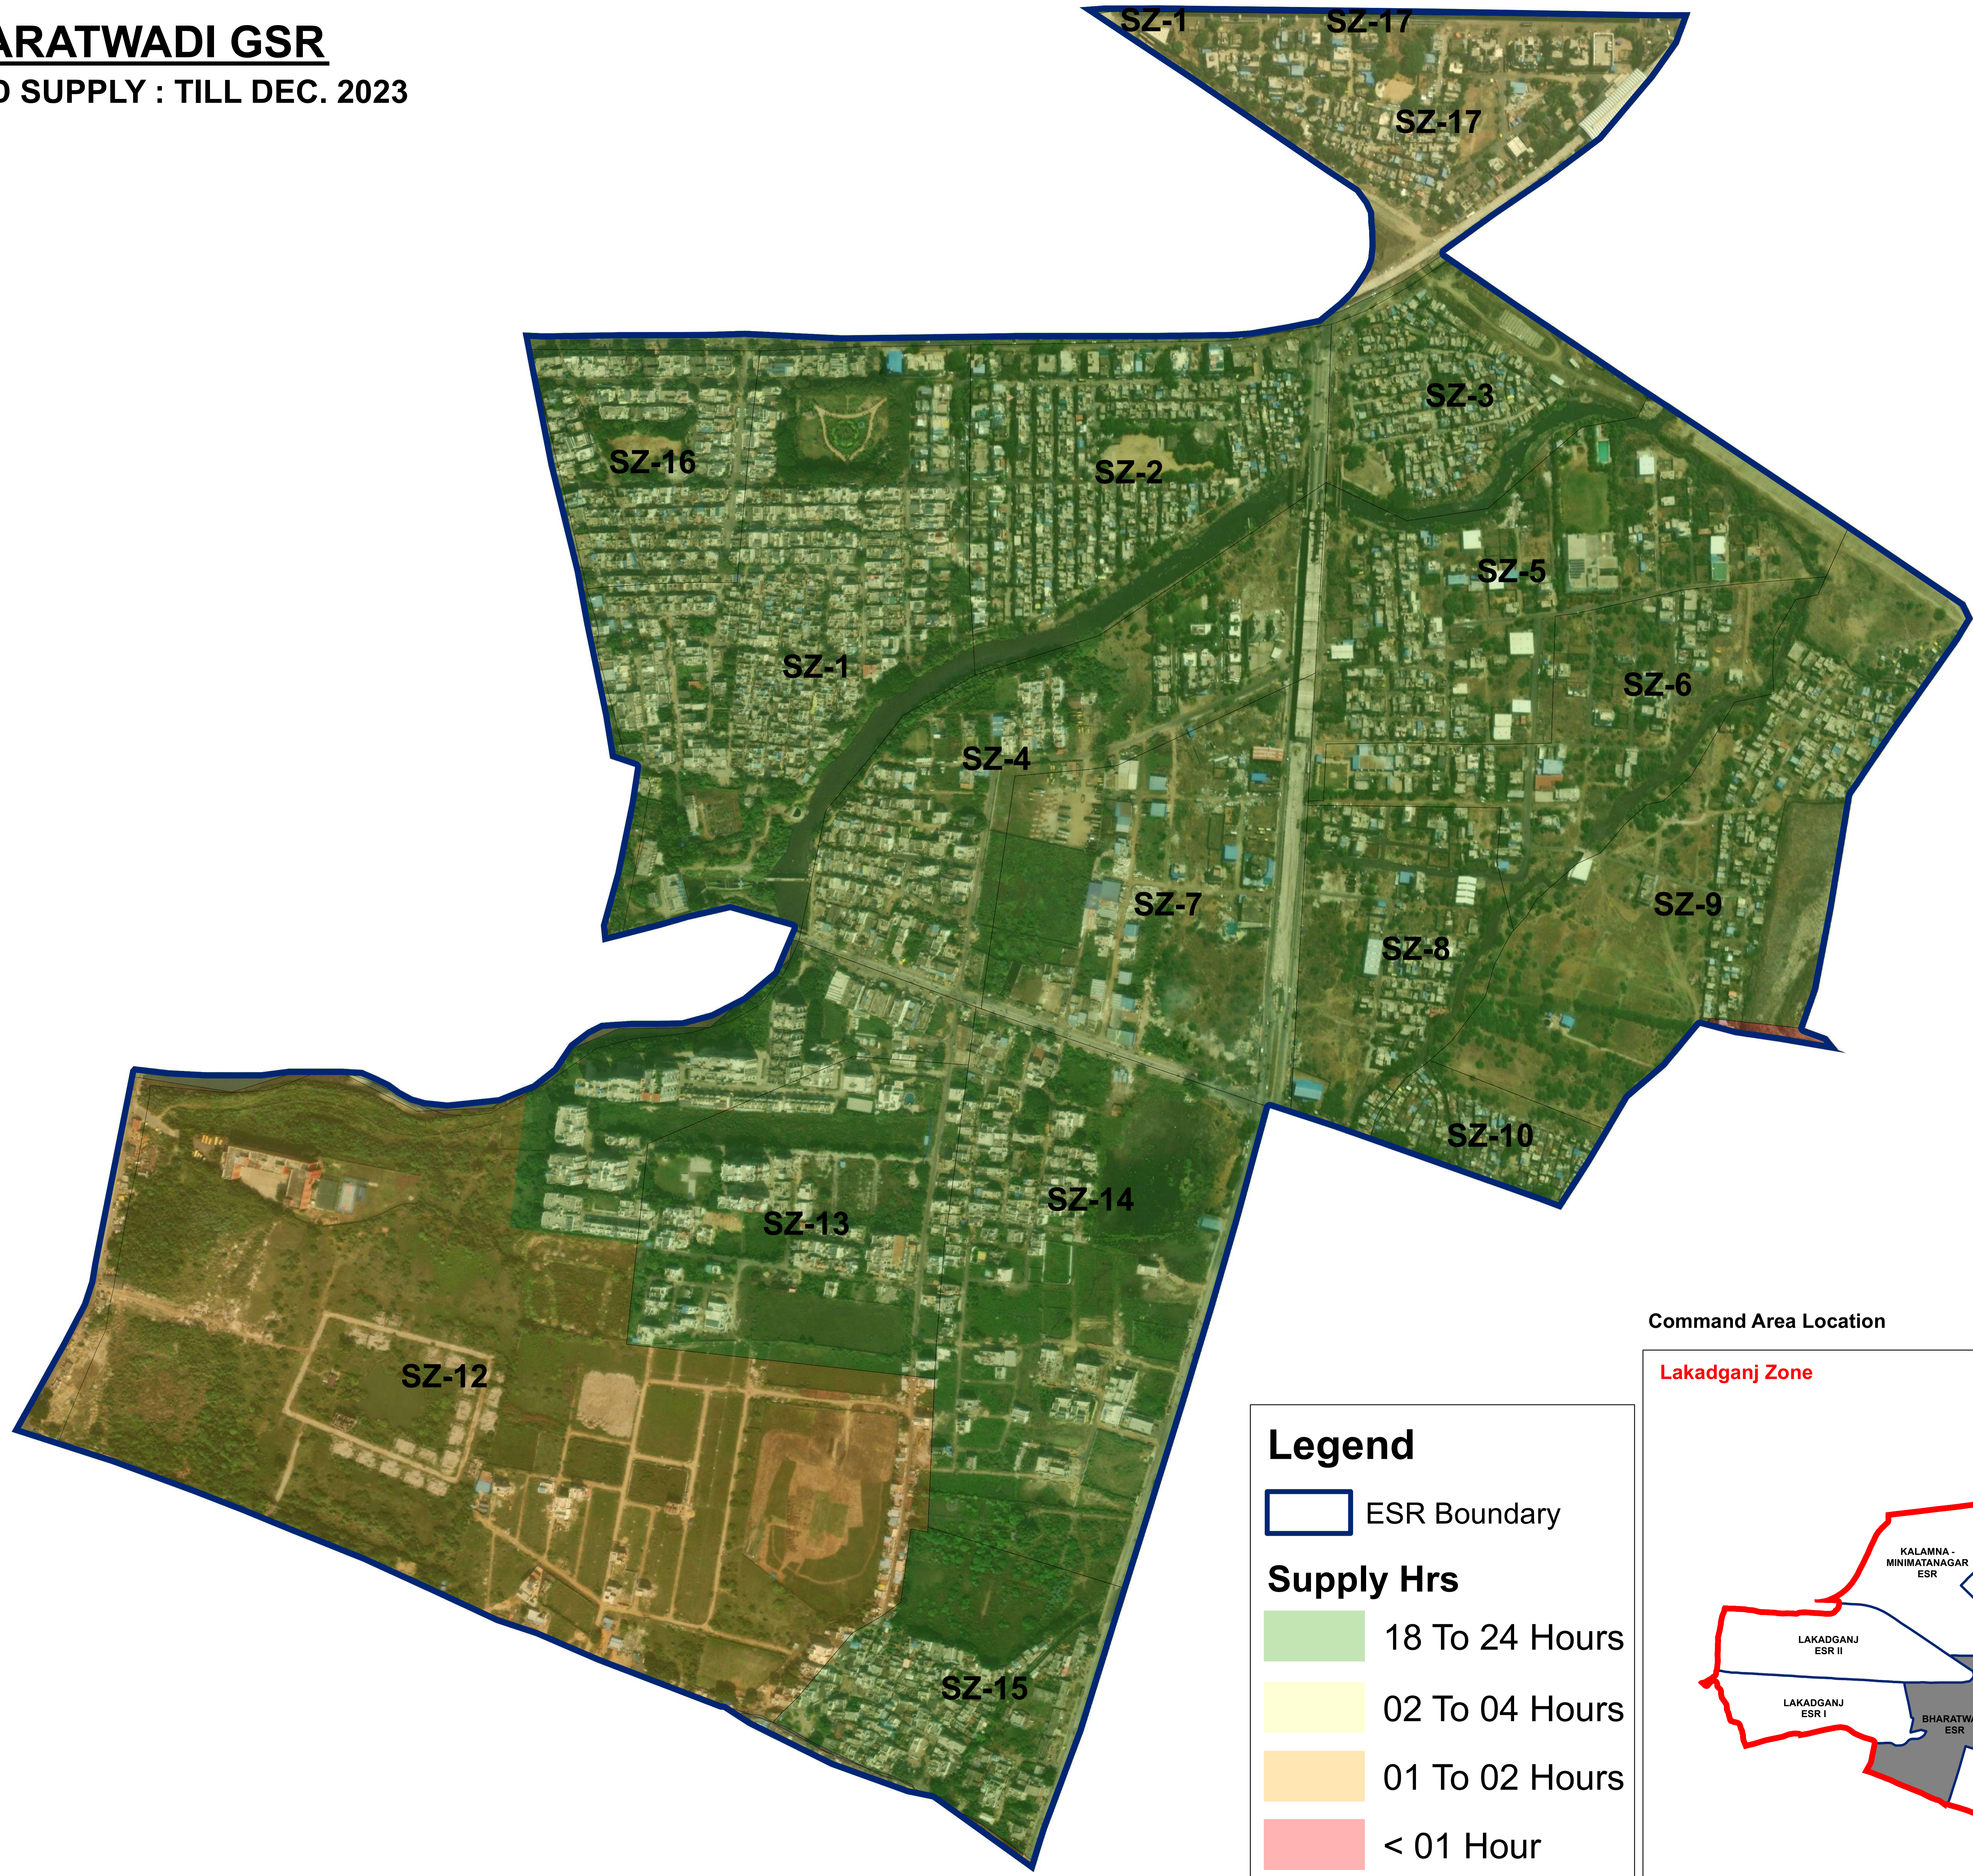

BHARATWADI GSR

ESTIMATED SUPPLY : TILL DEC. 2023

Legend

- ESR Boundary
- Supply Hrs
 - 18 To 24 Hours
 - 02 To 04 Hours
 - 01 To 02 Hours
 - < 01 Hour