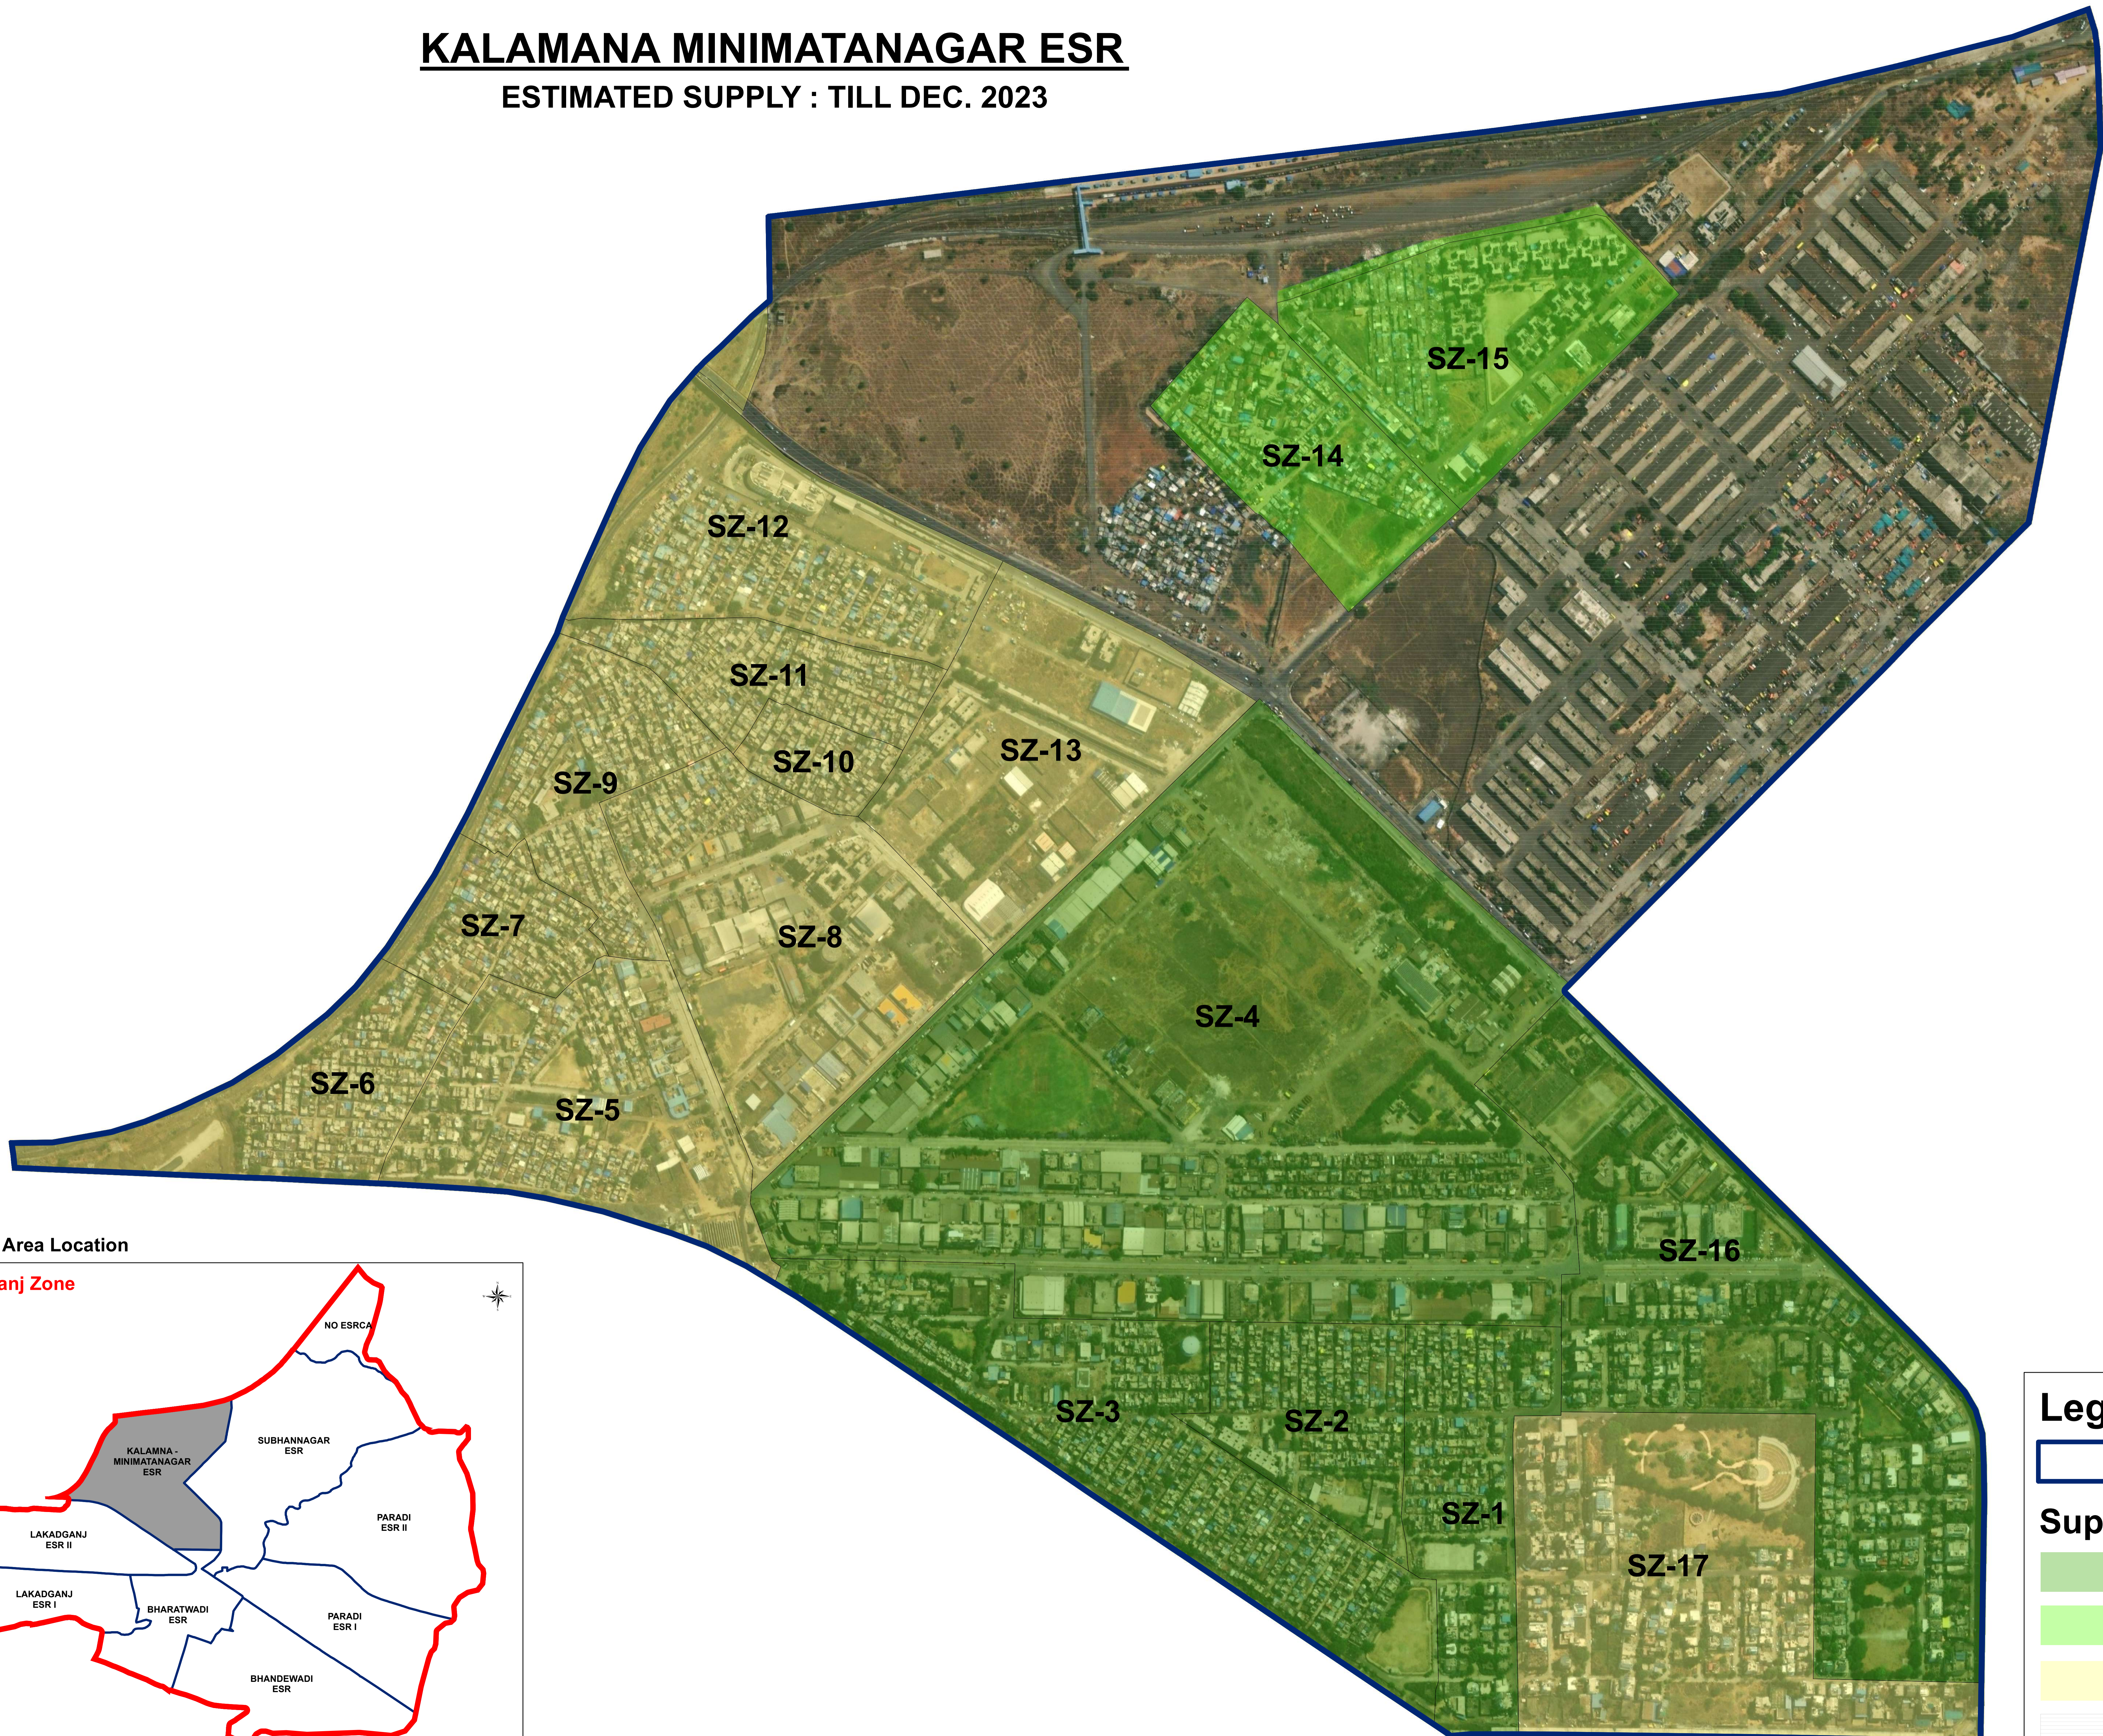

KALAMANA MINIMATANAGAR ESR

ESTIMATED SUPPLY : TILL DEC. 2023

Command Area Location

Legend

ESR Boundary

Supply Hrs

18 To 24 Hours

12 To 18 Hours

02 To 04 Hours

Non Network