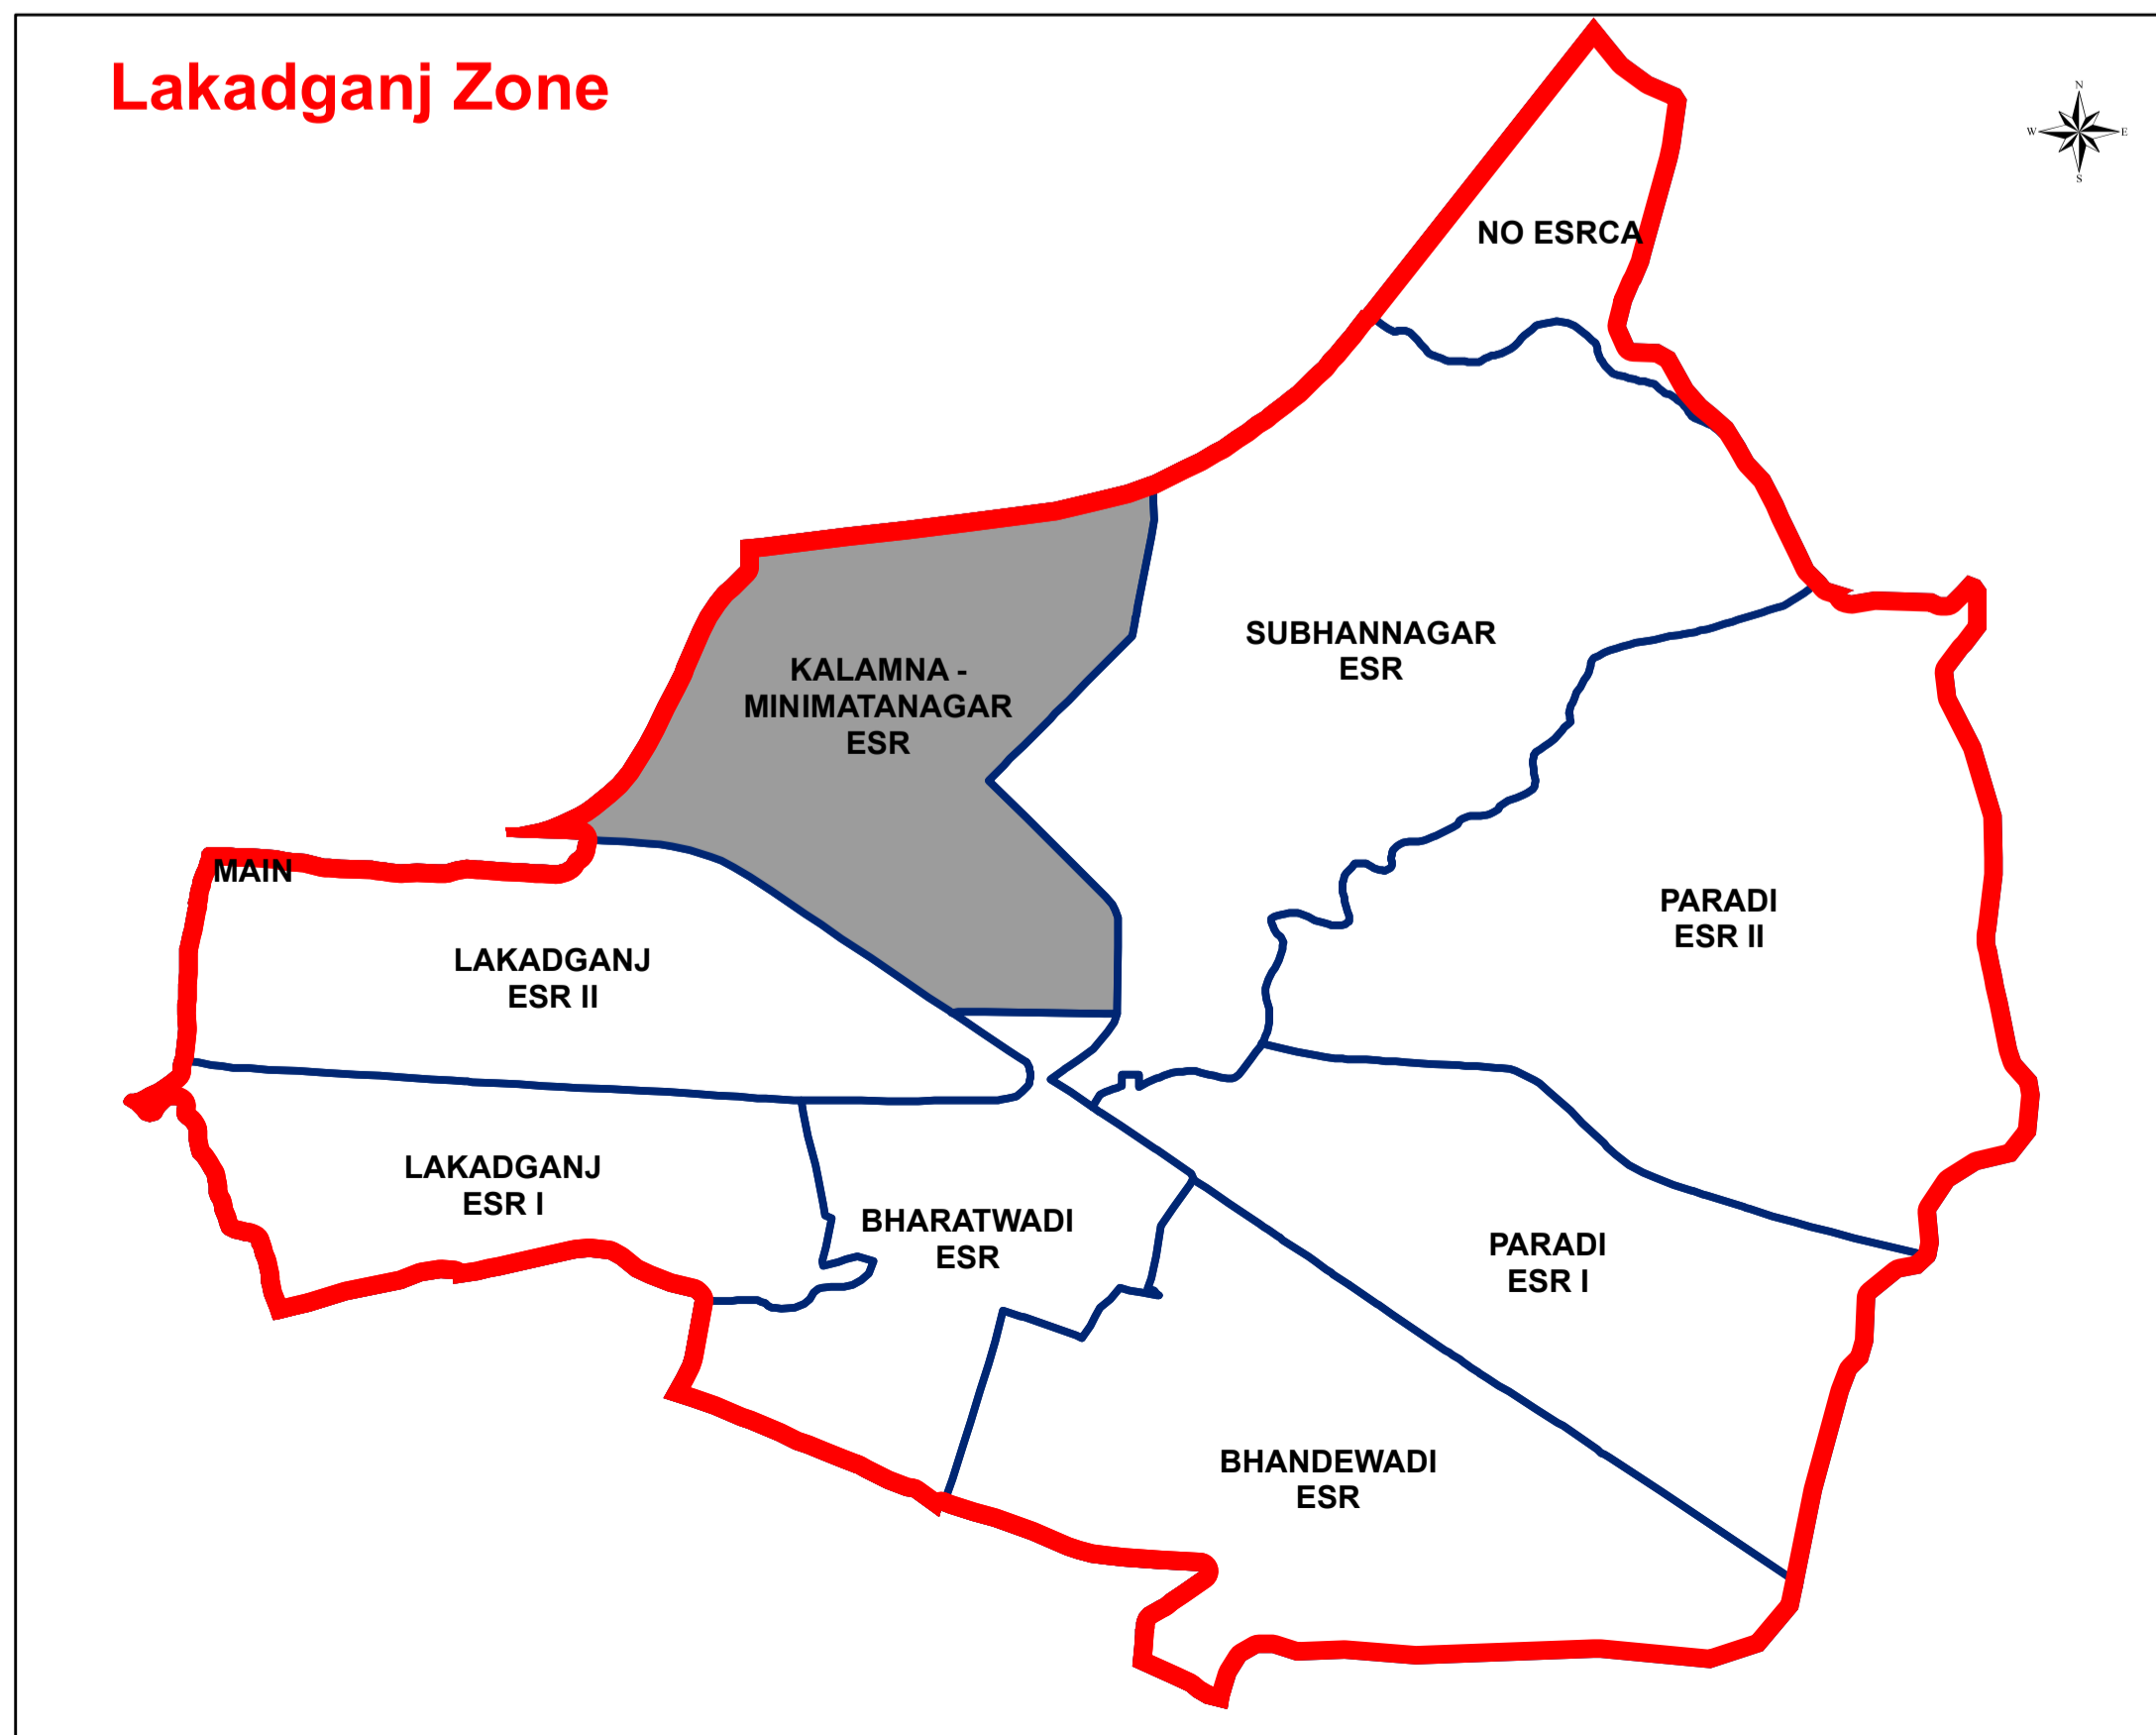

KALAMANA MINIMATANAGAR ESR

ESTIMATED SUPPLY : TILL DEC. 2023

Command Area Location

Legend

ESR Boundary

Supply Hrs

18 To 24 Hours

12 To 18 Hours

02 To 04 Hours

Non Network