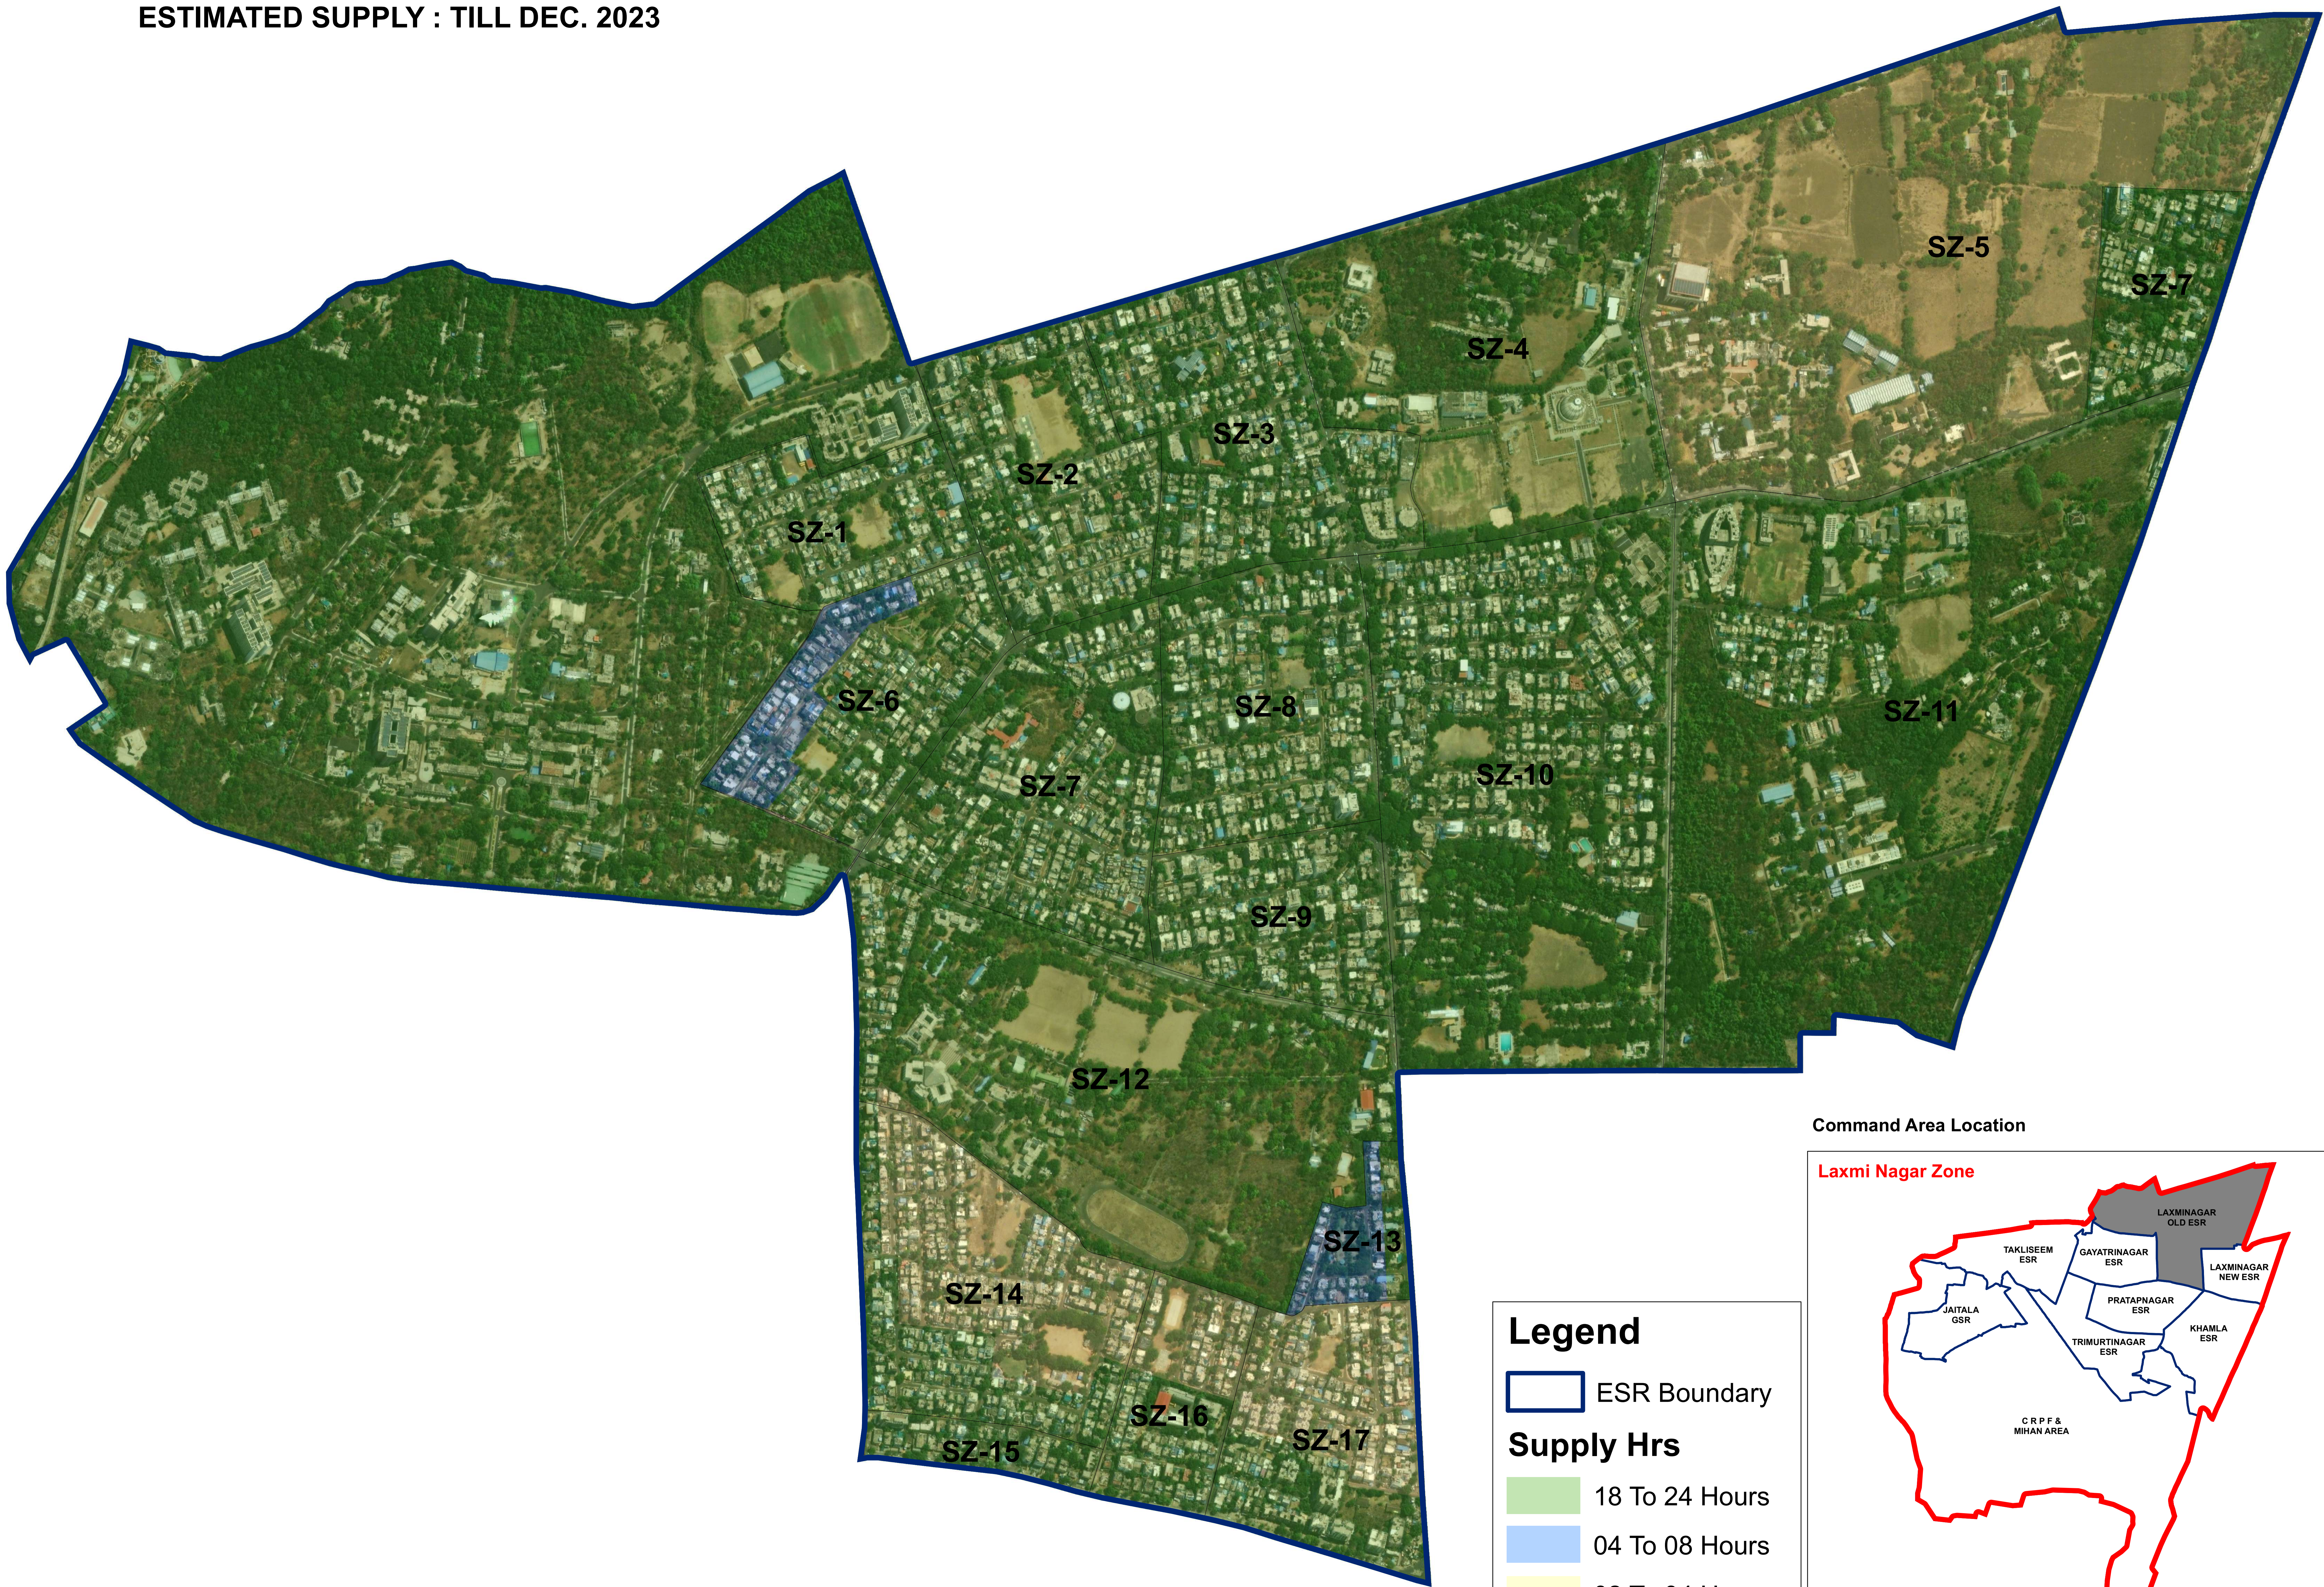

# LAXMI NAGAR OLD ESR

ESTIMATED SUPPLY : TILL DEC. 2023

**Legend**

- ESR Boundary
- Supply Hrs**
  - 18 To 24 Hours
  - 04 To 08 Hours
  - 02 To 04 Hours