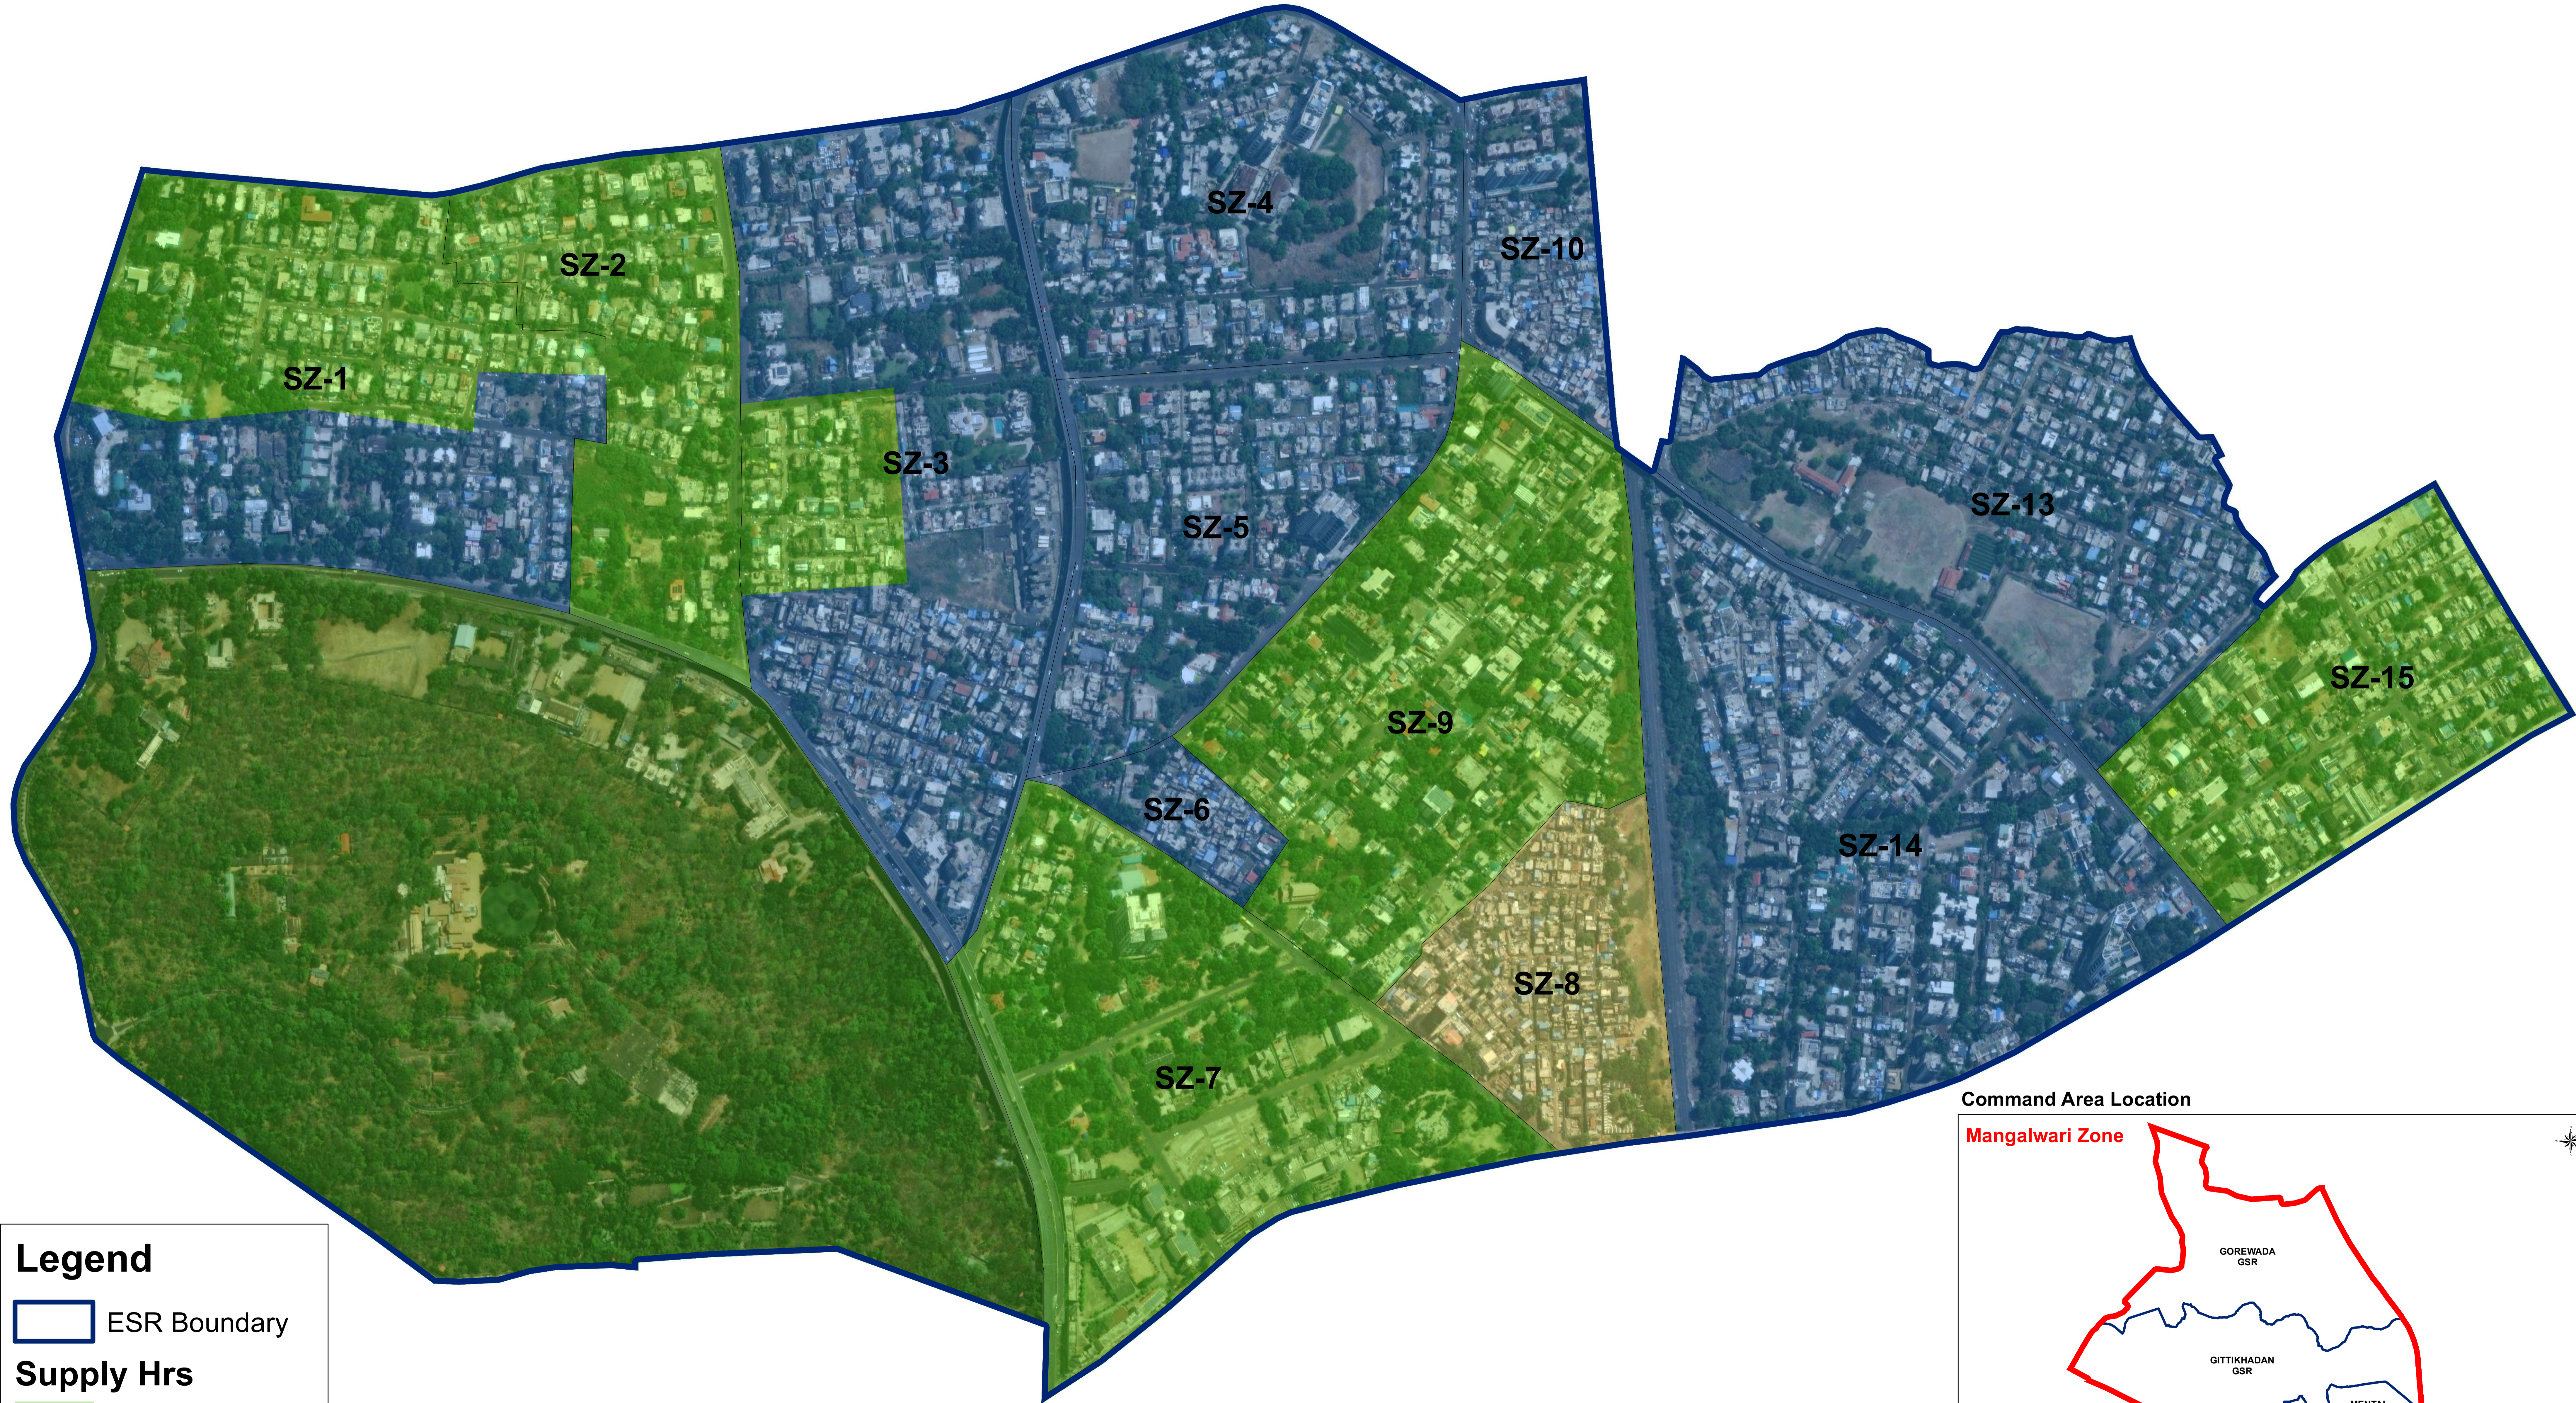

GOVERNOR HOUSE - RAJ NAGAR

ESTIMATED SUPPLY : TILL DEC. 2023

Legend

 ESR Boundary

Supply Hrs

-  18 To 24 Hours
-  12 To 18 Hours
-  04 To 08 Hours
-  02 To 04 Hours

Command Area Location